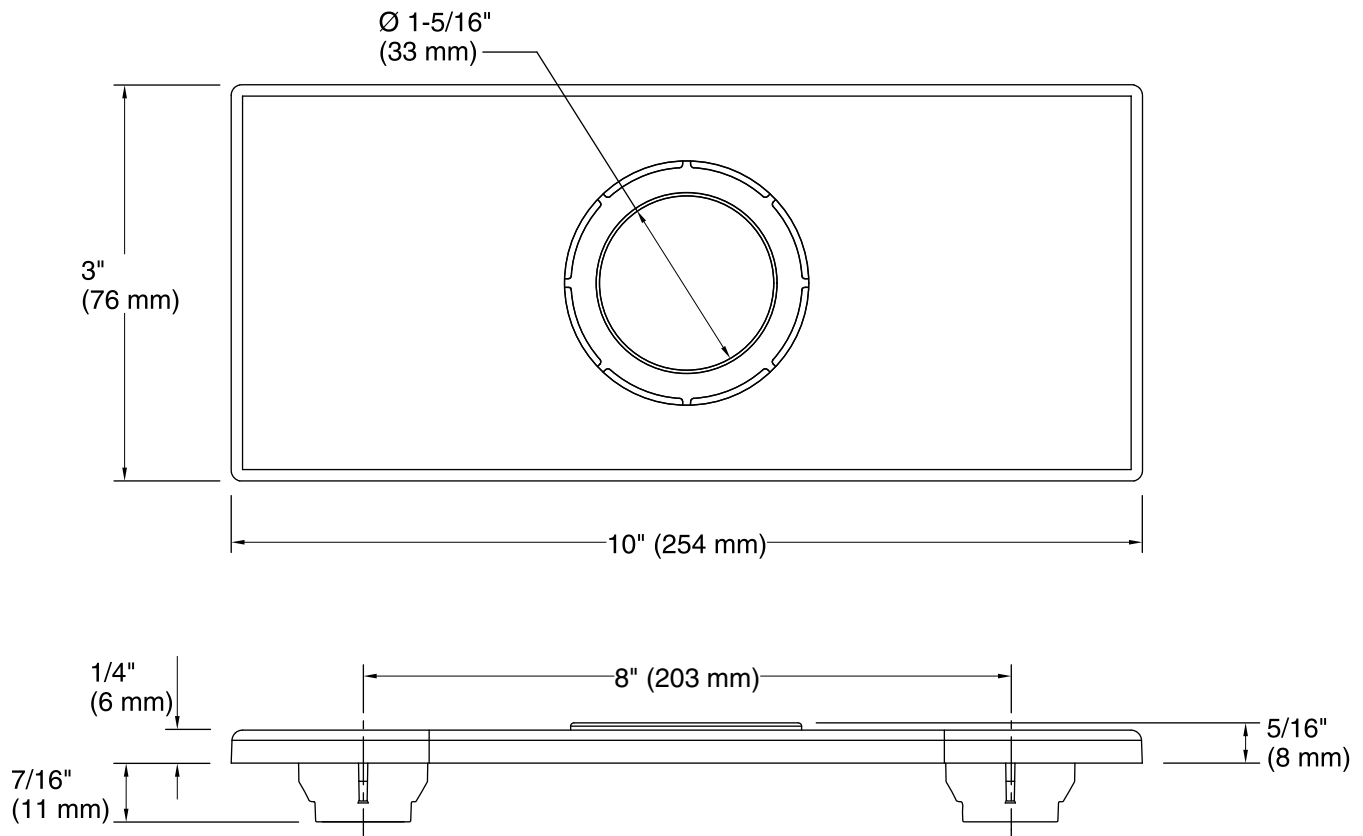

## Features

- KOHLER finishes resist corrosion and tarnish.
- Conceals extra faucet holes with 8-inch centers.
- For use with Insight™ deck-mount faucets.
- 10" (254 mm) x 3" (76 mm) x 5/16" (8 mm)

## Technical Information

All product dimensions are nominal.