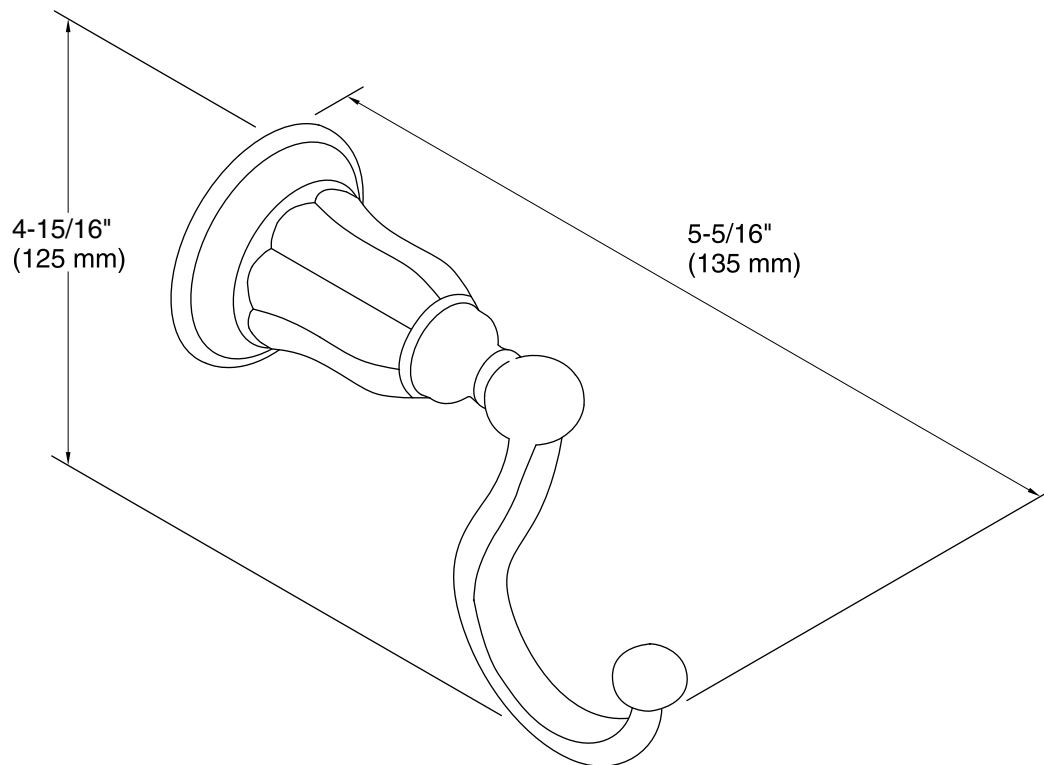

Features

- KOHLER finishes resist corrosion and tarnish.
- Holds items securely.
- Coordinates with other products in the Kelston collection.
- 5-5/16" (135 mm) x 4-5/16" (125 mm)

Material

- Premium metal construction.

Color tiles intended for reference only.

Color	Code	Description
	CP	Polished Chrome
	BN	Vibrant® Brushed Nickel

Technical Information

All product dimensions are nominal.

Notes

Install this product according to the installation guide.