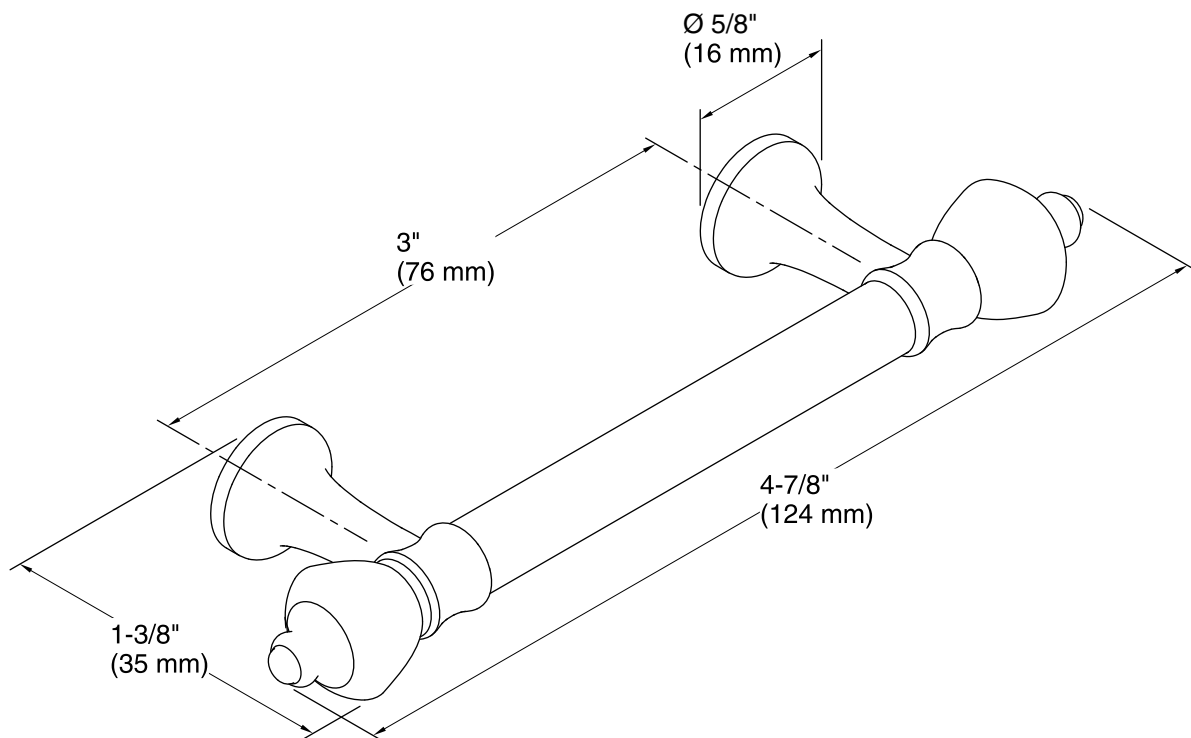

Technical Information

All product dimensions are nominal.

Notes

Install this product in accordance with the installation instructions.