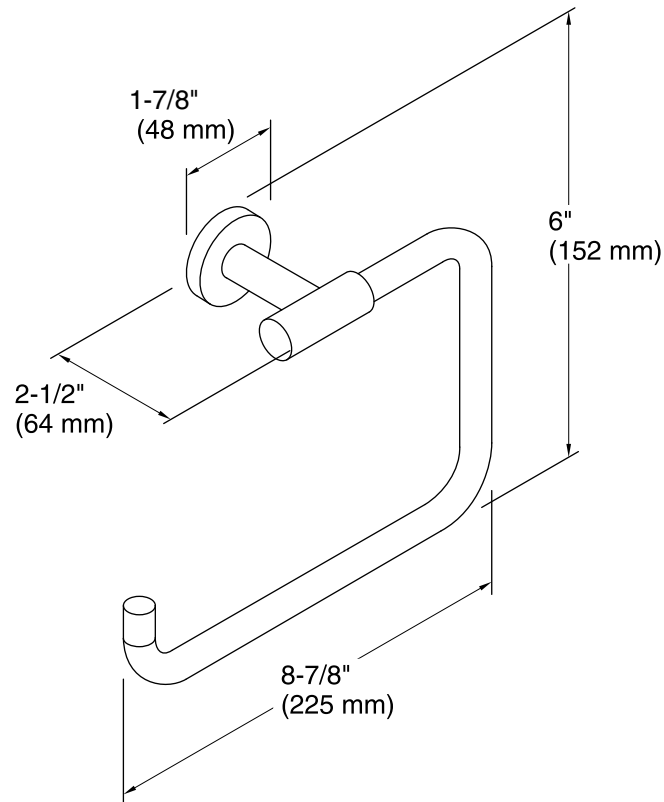

Technical Information

All product dimensions are nominal.

Notes

Install this product according to the installation guide.

CAUTION: Risk of personal injury. Do not install these products in any area where they are likely to be used inadvertently as a grab bar or support bar. These products are not designed or intended for use as a grab bar or support bar.