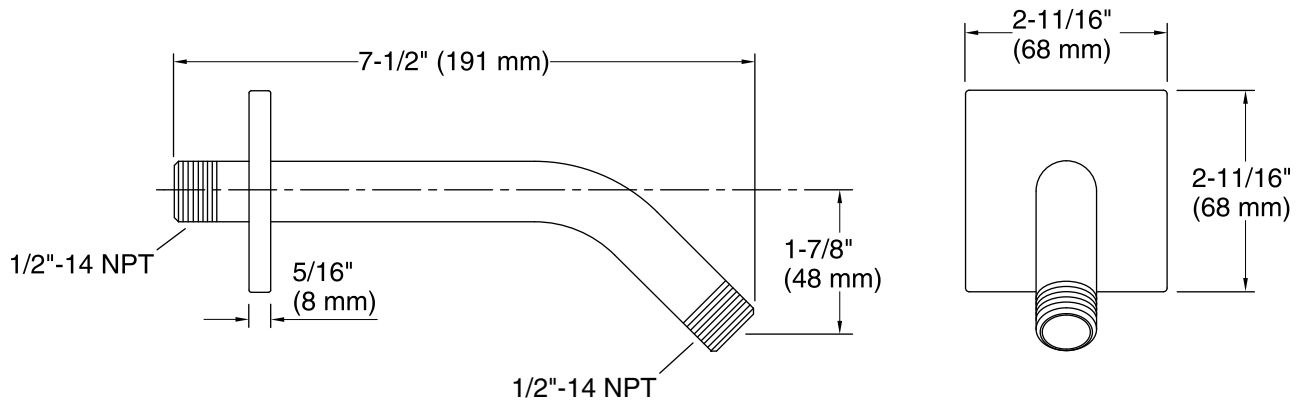

Technical Information

All product dimensions are nominal.

Notes

Measure your actual product for roughing-in details.