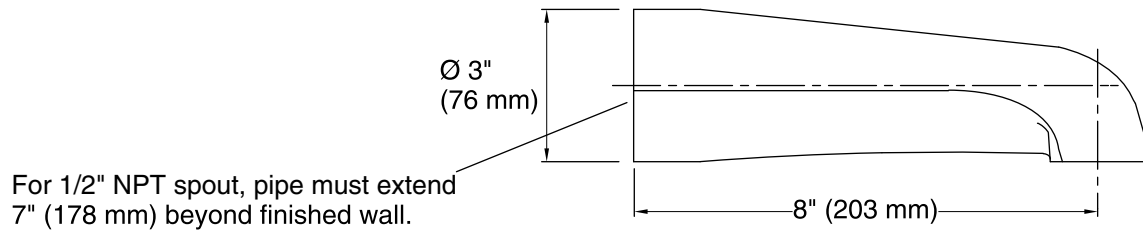

Features

- Brass construction.
- 1/2" NPT connection.
- 8" (203 mm) long.

Codes/Standards

ASME A112.18.1/CSA B125.1

KOHLER® Faucet Lifetime Limited Warranty

See website for detailed warranty information.

Available Color/Finishes

Color tiles intended for reference only.

Color	Code	Description
-------	------	-------------

	CP	Polished Chrome
--	----	-----------------

Technical Information

All product dimensions are nominal.

Notes

Install this product according to the installation guide.