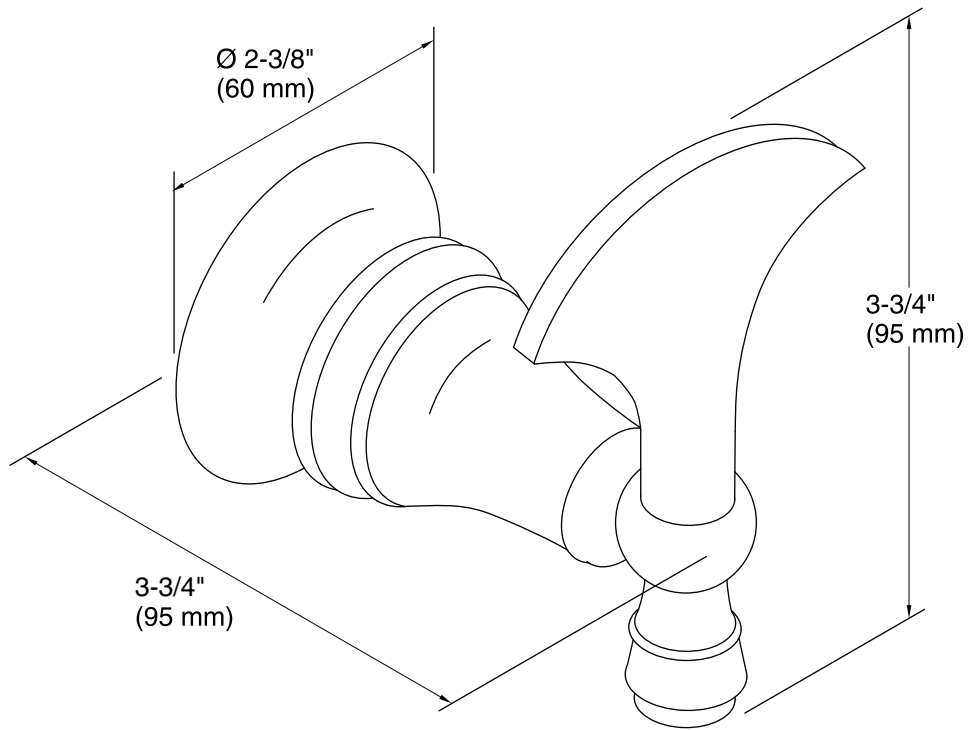

Technical Information

All product dimensions are nominal.

Notes

Install this product according to the installation guide.