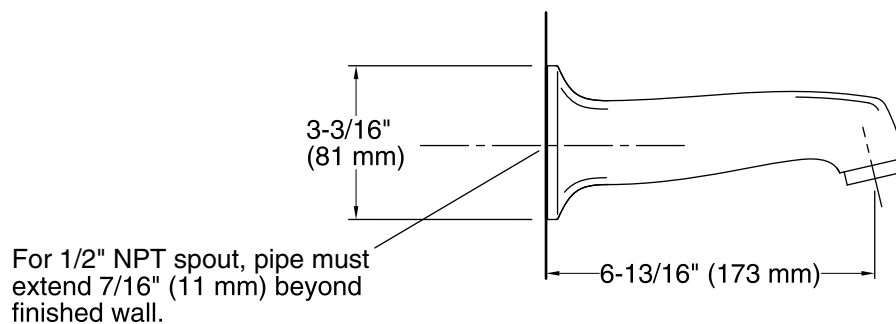

Features

- Brass construction.
- 1/2" NPT connection.
- 6-13/16" (173 mm) long.

Codes/Standards

ASME A112.18.1/CSA B125.1
ASSE 1016/ASME A112.1016/CSA B125.16
DOE - Energy Policy Act 1992

KOHLER® Faucet Lifetime Limited Warranty

Technical Information

All product dimensions are nominal.

Notes

Install this product according to the installation guide.