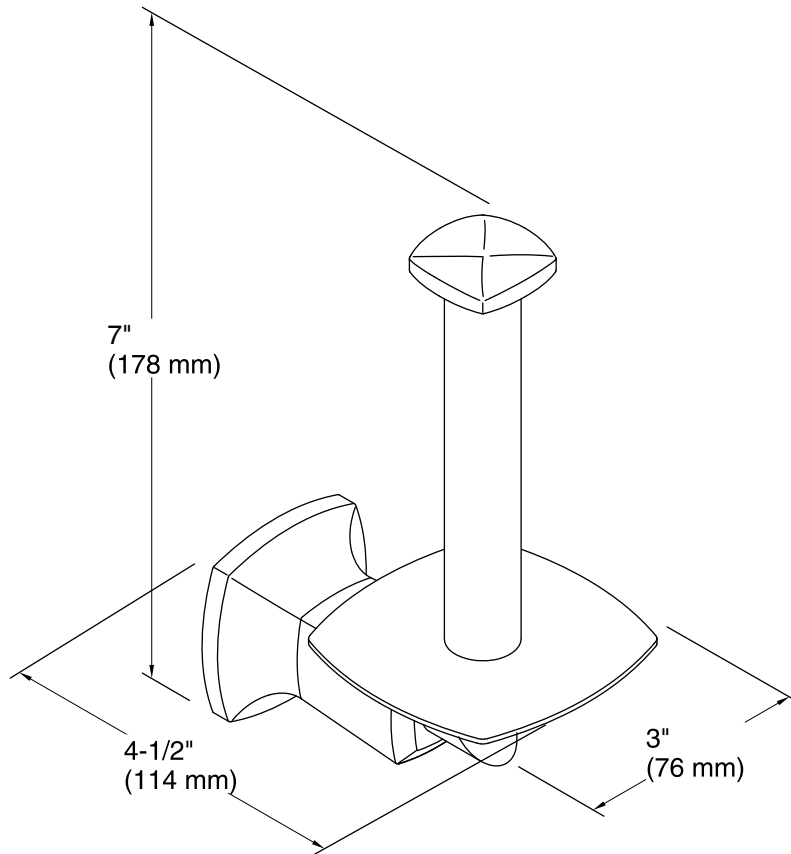

Technical Information

All product dimensions are nominal.

Notes

Install this product according to the installation guide.

CAUTION: Risk of personal injury. Do not install these products in any area where they are likely to be used inadvertently as a grab bar or support bar. These products are not designed or intended for use as a grab bar or support bar.