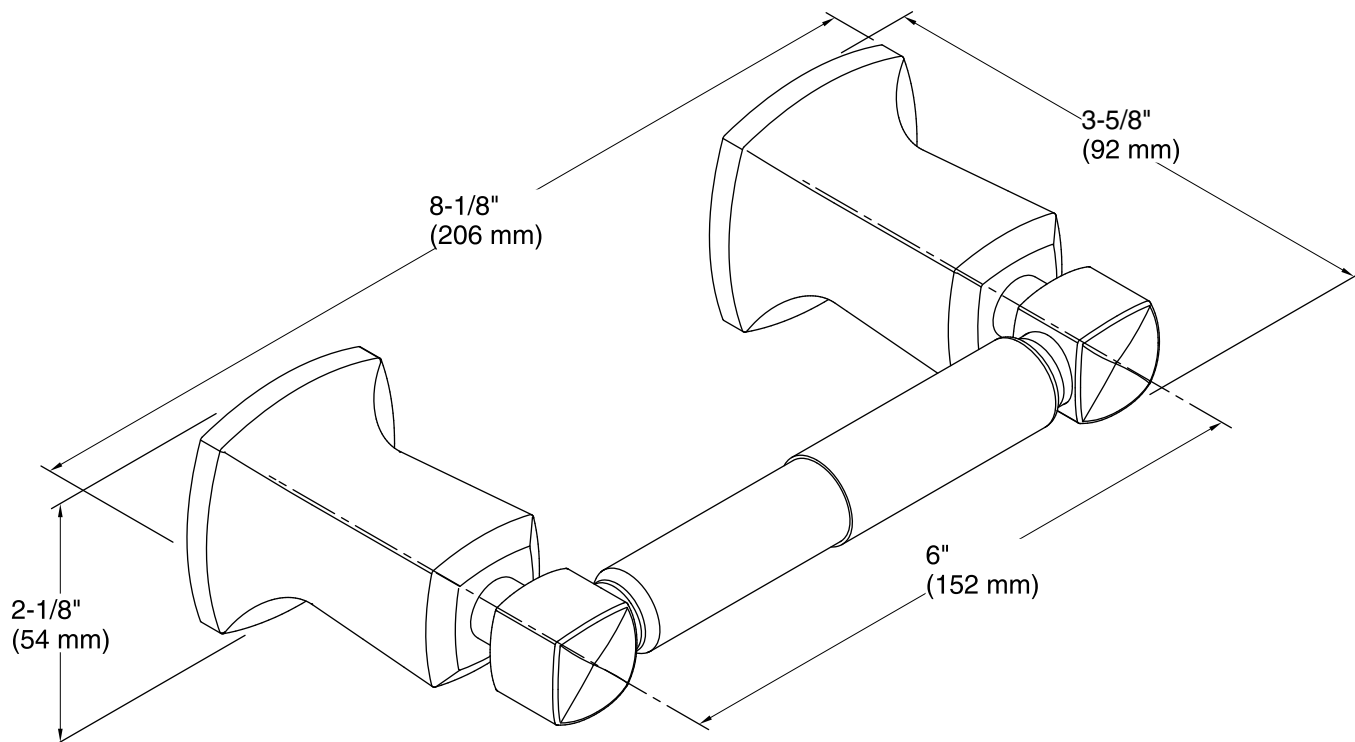

Technical Information

All product dimensions are nominal.

Notes

Install this product according to the installation guide.

CAUTION: Risk of personal injury. Do not install these products in any area where they are likely to be used inadvertently as a grab bar or support bar. These products are not designed or intended for use as a grab bar or support bar.