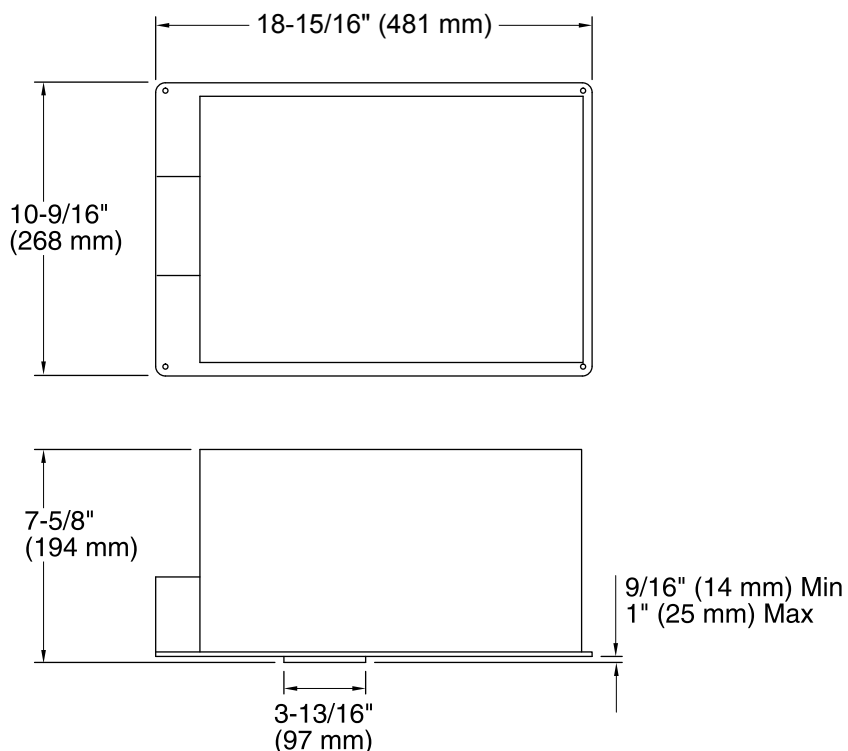

Required Electrical Service

One dedicated circuit required, protected with Class A Ground-Fault Circuit-Interrupter (GFCI) or Residual Current Device (RCD).

Lights: 120 V, 15 A, 60 Hz

Technical Information

All product dimensions are nominal.

Electrical component Lights:
rating:

Notes

Install this product according to the installation guide.

Do not use a light bulb exceeding 50 watts.

12 V, 50 W, MR-16 bulb required (not included).