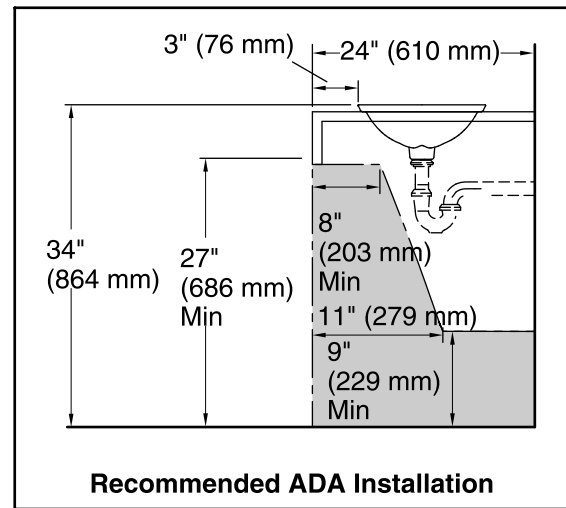

Technical Information

All product dimensions are nominal.

Bowl configuration:	Single
Installation:	Drop-In
Bowl area (Only)	Length: 21-1/8" (536 mm) Width: 14-9/16" (370 mm) Bowl depth: 4-1/8" (105 mm) Water depth: 4-1/8" (105 mm)
Template:	1242828, required, included

Notes

Install this product according to the installation instructions.

NOTICE: Countertop manufacturer or cutter must use the current product template available at www.kohler.com, or by calling 1-800-4KOHLER. Kohler Co. is not responsible for cutout errors when the incorrect cutout template is used.

ADA compliant when installed to the specific requirements of these regulations.