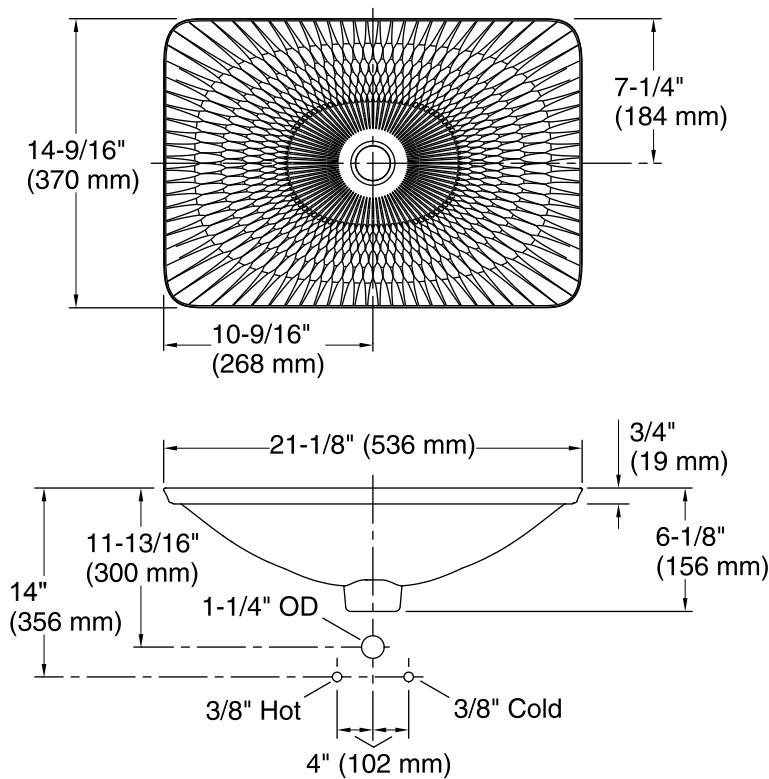

Technical Information

All product dimensions are nominal.

Bowl configuration:	Single
Installation:	Drop-In
Bowl area (Only)	Length: 21-1/8" (536 mm) Width: 14-9/16" (370 mm) Bowl depth: 4-1/8" (105 mm) Water depth: 4-1/8" (105 mm)
Template:	1242828, required, included

Notes

Install this product according to the installation instructions.

NOTICE: Countertop manufacturer or cutter must use the current product template available at www.kohler.com, or by calling 1-800-4KOHLER. Kohler Co. is not responsible for cutout errors when the incorrect cutout template is used.

ADA compliant when installed to the specific requirements of these regulations.