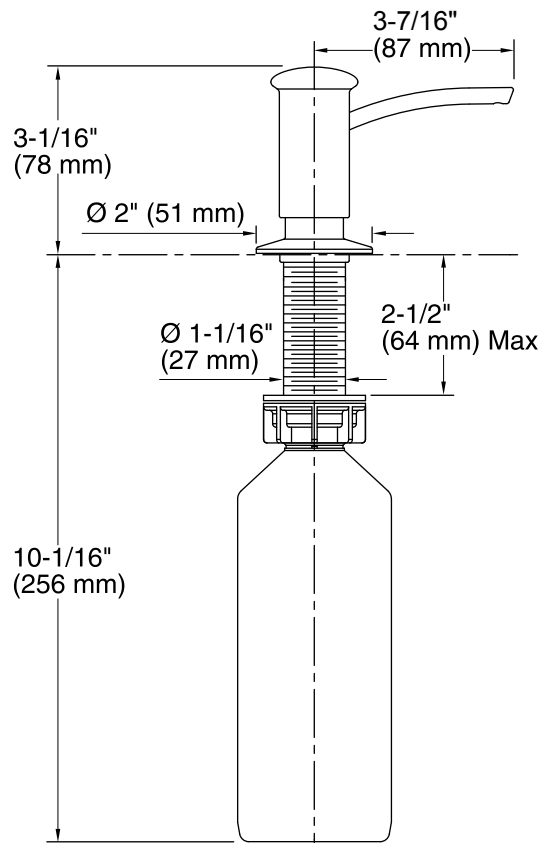

Technical Information

All product dimensions are nominal.

Notes

Install this product according to the installation guide.