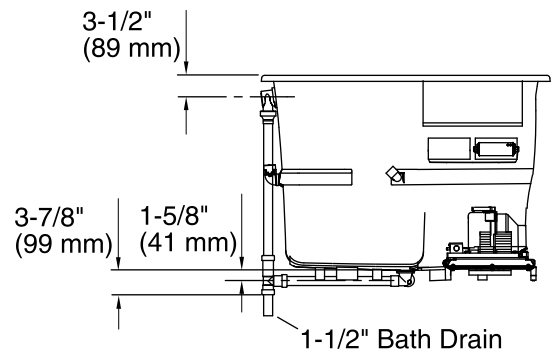

No change in measurements if connected with drain illustrated. (K-8150)

Blower Motor/Control Access
34" (864 mm) W x
30" (762 mm) H Max

Required Electrical Service

One dedicated circuit required, protected with Class A Ground-Fault Circuit-Interrupter (GFCI) or Residual Current Device (RCD).

Blower, Heated 240 V, 15 A, 50/60 Hz
Surface:

Technical Information

All product dimensions are nominal.

Installation: Drop-in, Under-mount
Drain location: Center
Basin area, bottom: 39-3/8" x 39-3/8" (1000 mm x 1000 mm)
Basin area, top: 44-5/8" x 44-5/8" (1133 mm x 1133 mm)
Weight: 156 lbs (70.8 kg)
Minimum floor load: 105 lbs/ft² (512.7 kg/m²)
Water depth: 27-1/2" (699 mm)
Water capacity: 171 gal (647.3 L)
Template: Under-mount, K-578, required, not included
Electrical component rating: Blower: 240 V, 5 A, 50/60 Hz, 300 W
Heated Surface: 240 V, 0.5 A, 50/60 Hz, 65 W