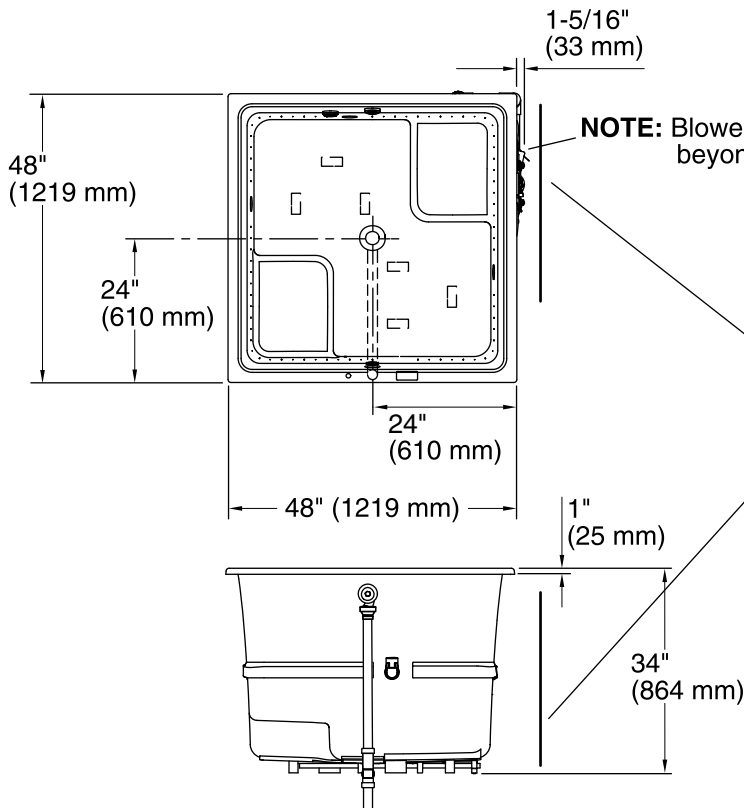

Features

- Center drain.
- Spacious shape and extra deep bathing well accommodate up to two bathers.
- Two integral corner seats at 6-3/4" (171 mm) and 11-7/8" (302 mm) from bath floor.
- Bask® heated surface creates spa-like relaxation with soothing warmth on your back, shoulders, and neck.
- Chromatherapy lighting allows you to select a preferred color scheme to suit your mood.
- Integral lumbar support.
- 48" (1219 mm) x 48" (1219 mm) x 34" (864 mm)

No change in measurements if connected with drain illustrated. (K-8150)

Blower Motor/Control Access
34" (864 mm) W x
30" (762 mm) H Max

Required Electrical Service

One dedicated circuit required, protected with Class A Ground-Fault Circuit-Interrupter (GFCI) or Residual Current Device (RCD).

Blower, Heated 240 V, 15 A, 50/60 Hz
Surface:

Technical Information

All product dimensions are nominal.

Installation: Drop-in, Under-mount
Drain location: Center
Basin area, bottom: 39-3/8" x 39-3/8" (1000 mm x 1000 mm)
Basin area, top: 44-5/8" x 44-5/8" (1133 mm x 1133 mm)
Weight: 156 lbs (70.8 kg)
Minimum floor load: 105 lbs/ft² (512.7 kg/m²)
Water depth: 27-1/2" (699 mm)
Water capacity: 171 gal (647.3 L)
Template: Under-mount, K-578, required, not included
Electrical component rating: Blower: 240 V, 5 A, 50/60 Hz, 300 W
Heated Surface: 240 V, 0.5 A, 50/60 Hz, 65 W

Notes

Measure your actual product for rough-in details.

Install this product according to the installation instructions.

The hot water supply should be 70% of the capacity of the bath or greater. Installations will vary.