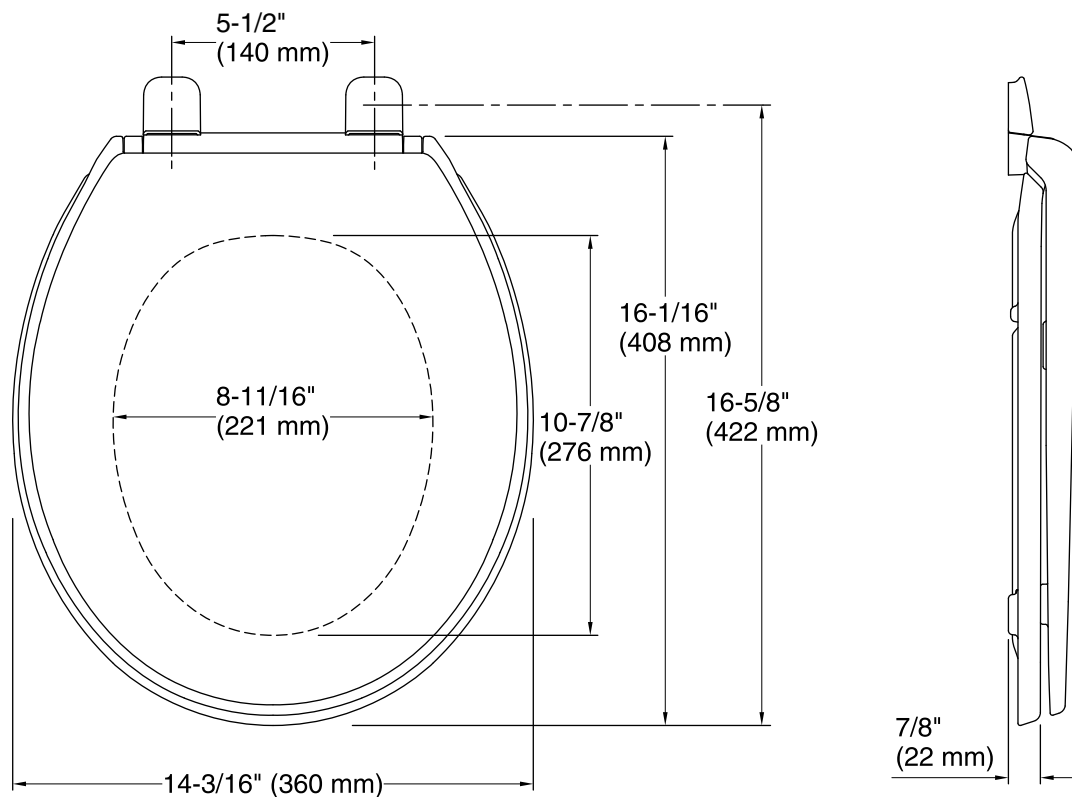

Color	Code	Description
-------	------	-------------

	0	White
	96	Biscuit

Technical Information

All product dimensions are nominal.

Seat shape type: Round-front

Seat front type: Closed-front

Seat-mounting holes: 5-1/2" (140 mm)