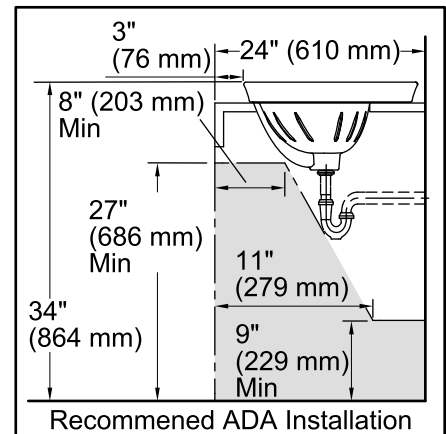

Technical Information

All product dimensions are nominal.

Bowl configuration:	Single
Installation:	Drop-In
Bowl area (Only)	Length: 16-7/8" (429 mm) Width: 10-1/8" (257 mm) Water depth: 4-7/8" (124 mm)
Number of deck holes:	3
Faucet hole(s):	1-3/16" (30 mm)
Drain hole:	1-3/4" (44 mm)
Template:	1014189-7, required, included

Notes

Install this product according to the installation instructions.

NOTICE: Countertop manufacturer or cutter must use the cut-out template provided with the product, or a current one provided by Kohler Co. (call 1-800-4-KOHLER). Kohler Co. is not responsible for cutout errors when the incorrect cut-out template is used.

ADA compliant when installed to the specific requirements of these regulations.