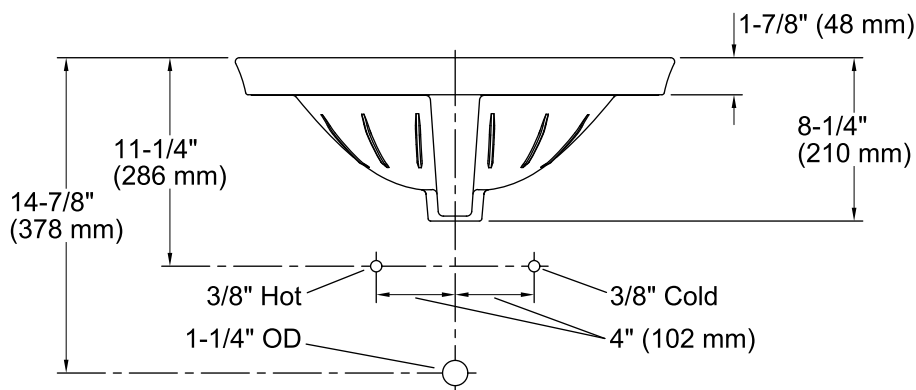

Features

- Vitreous china.
- Drop-In.
- Oval basin.
- With overflow.
- 4-inch centers.
- Coordinates with other products in the Serif collection.
- 22-1/8" (562 mm) x 16-1/4" (413 mm) x 8-1/4" (210 mm)

Color tiles intended for reference only.

Color	Code	Description
	0	White
	96	Biscuit
	47	Almond
	NY	Dune
	95	Ice™ Grey
	G9	Sandbar
	7	Black Black™

Technical Information

All product dimensions are nominal.

Bowl configuration:	Single
Installation:	Drop-In
Bowl area (Only)	Length: 16-7/8" (429 mm) Width: 10-1/8" (257 mm) Water depth: 4-7/8" (124 mm)
Number of deck holes:	3
Faucet hole(s):	1-3/16" (30 mm)
Drain hole:	1-3/4" (44 mm)
Template:	1014189-7, required, included