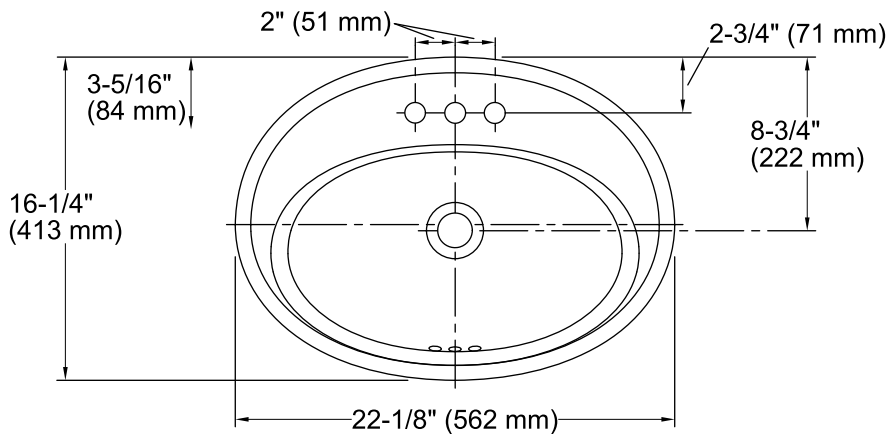

Technical Information

All product dimensions are nominal.

Bowl configuration:	Single
Installation:	Drop-In
Bowl area (Only)	Length: 16-7/8" (429 mm) Width: 10-1/8" (257 mm) Water depth: 4-7/8" (124 mm)
Number of deck holes:	3
Faucet hole(s):	1-3/16" (30 mm)
Drain hole:	1-3/4" (44 mm)
Template:	1014189-7, required, included

Notes

Install this product according to the installation instructions.

NOTICE: Countertop manufacturer or cutter must use the cut-out template provided with the product, or a current one provided by Kohler Co. (call 1-800-4-KOHLER). Kohler Co. is not responsible for cutout errors when the incorrect cut-out template is used.

ADA compliant when installed to the specific requirements of these regulations.