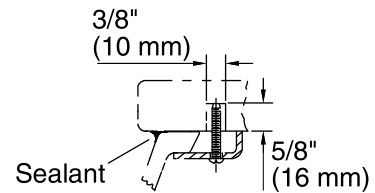

Features

- Vitreous china.
- Under-mount
- With overflow.
- Available with KOHLER Artist Editions designs.
- 17" (432 mm) x 14" (356 mm)

Recommended Accessories

K-8998 P-Trap

Components

Product includes:

1193643 Basin Clamps

Marble Installation

Wood Installation

Technical Information

All product dimensions are nominal.

Installation:	Under-mount
Bowl area	Length: 15" (381 mm) Width: 12" (305 mm) Water depth: 4" (102 mm)
Drain hole:	1-3/4" (44 mm)
Template:	85838-7, required, not included