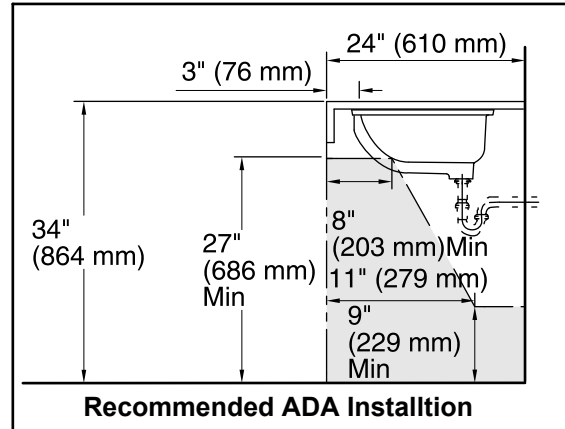

Features

- Vitreous china.
- Under-mount
- With overflow.
- Available with KOHLER Artist Editions designs.
- 17" (432 mm) x 14" (356 mm)

Recommended Accessories

K-8998 P-Trap

Components

Product includes:

1193643 Basin Clamps

Marble Installation

Wood Installation

Technical Information

All product dimensions are nominal.

Installation:	Under-mount
Bowl area	Length: 15" (381 mm) Width: 12" (305 mm) Water depth: 4" (102 mm)
Drain hole:	1-3/4" (44 mm)
Template:	85838-7, required, not included