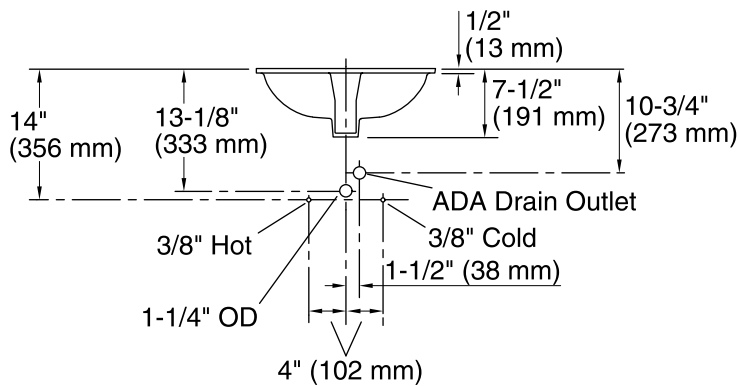

Features

- Vitreous china.
- Under-mount
- With overflow.
- Available with KOHLER Artist Editions designs.
- 17" (432 mm) x 14" (356 mm)

Recommended Accessories

K-8998 P-Trap

Components

Product includes:

1193643 Basin Clamps

Marble Installation

Wood Installation

Technical Information

All product dimensions are nominal.

Installation:	Under-mount
Bowl area	Length: 15" (381 mm) Width: 12" (305 mm) Water depth: 4" (102 mm)
Drain hole:	1-3/4" (44 mm)
Template:	85838-7, required, not included