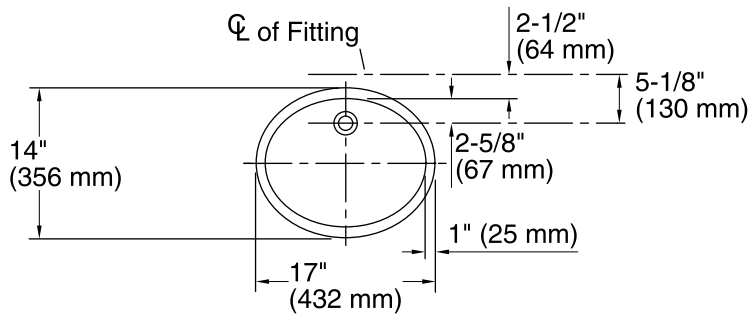

Features

- Vitreous china.
- Under-mount
- With overflow.
- Available with KOHLER Artist Editions designs.
- 17" (432 mm) x 14" (356 mm)

Recommended Accessories

K-8998 P-Trap

Components

Product includes:

1193643 Basin Clamps

Marble Installation

Wood Installation

Technical Information

All product dimensions are nominal.

Installation:	Under-mount
Bowl area	Length: 15" (381 mm) Width: 12" (305 mm) Water depth: 4" (102 mm)
Drain hole:	1-3/4" (44 mm)
Template:	85838-7, required, not included