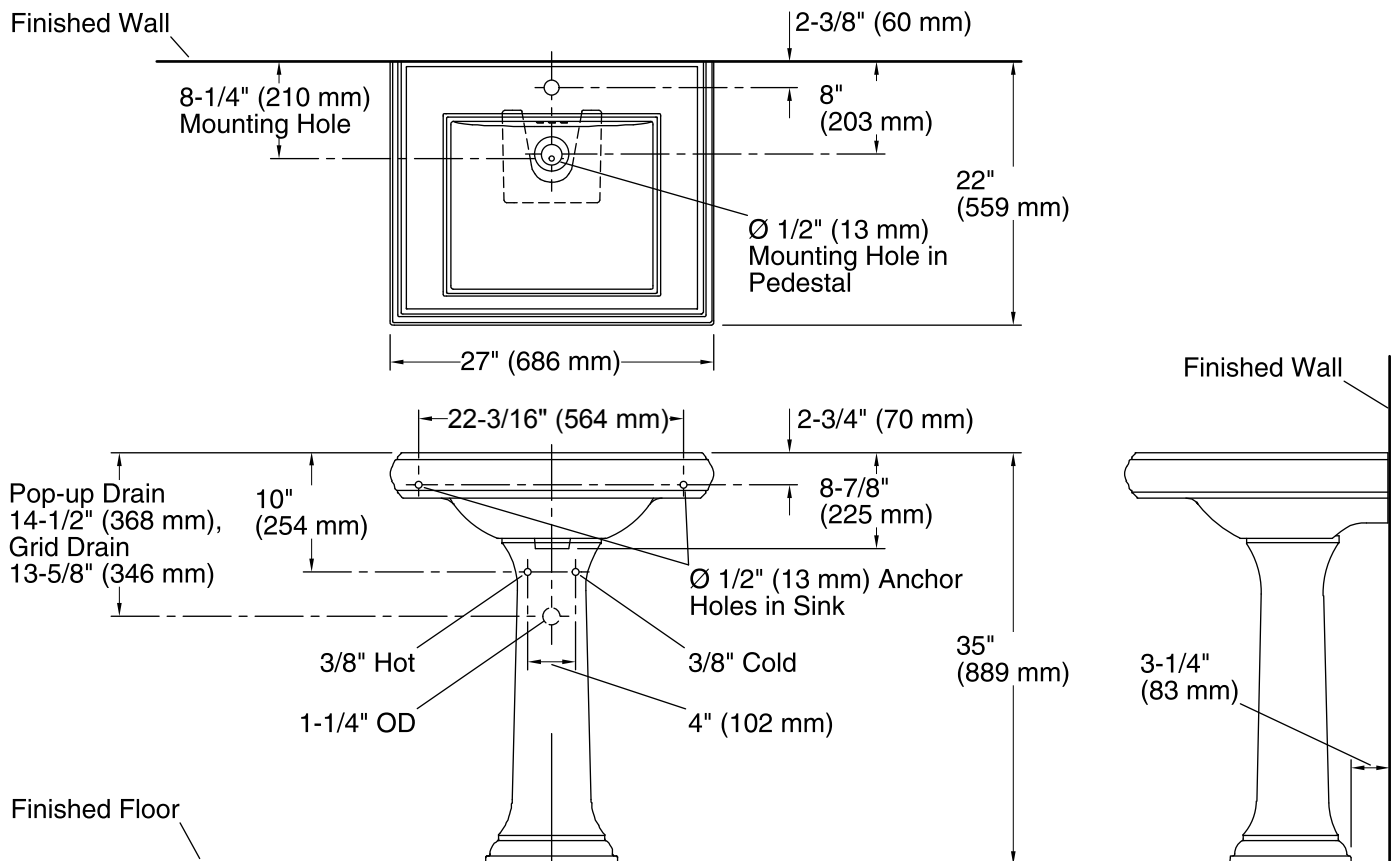

Features

- Fireclay.
- Pedestal sink.
- Refined rectangular basin.
- Single faucet hole.
- With overflow.
- 27" (686 cm) x 22" (559 mm) x 35" (889 mm)

Recommended Accessories

- K-7605-P Angle Supply with Stop (pair)
- K-8998 P-Trap

Optional Accessories

- 1041816 Hardware kit, Hollow Wall

Components

Product includes:

- K-2259-1 Pedestal Bathroom Sink Basin
- K-2267 Bathroom Sink Pedestal
- Additional included component/s: Accessory pack, and rubber pads.

Technical Information

All product dimensions are nominal.

Bowl configuration:	Single
Installation:	Pedestal
Bowl area (Only)	Length: 18" (457 mm) Width: 15" (381 mm) Water depth: 5-3/8" (137 mm)
Number of deck holes:	1
Faucet hole(s):	1-3/8" (35 mm)
Drain hole:	1-3/4" (44 mm)