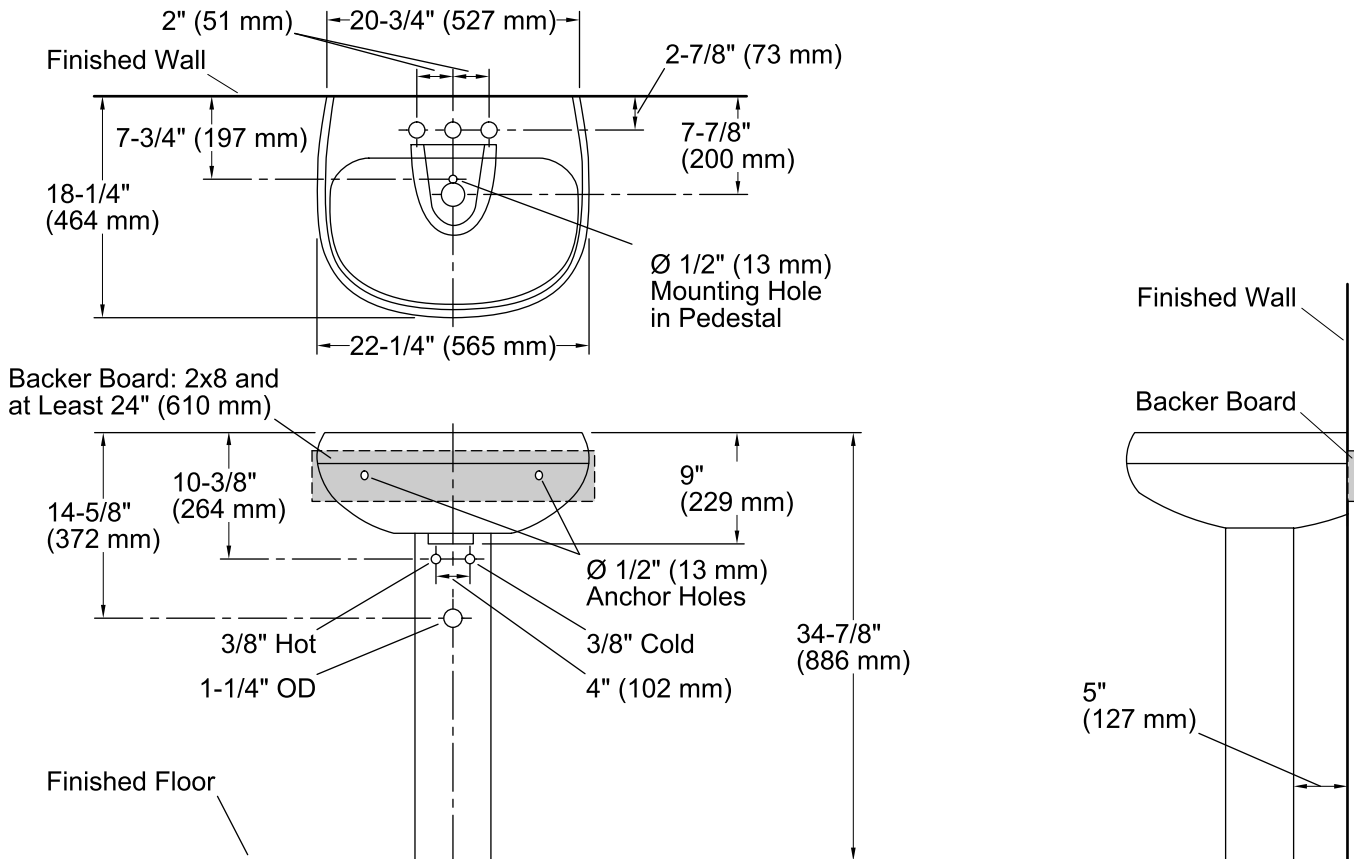

### Features

- Vitreous china.
- Pedestal sink.
- With overflow.
- 4-inch centers.
- Coordinates with other products in the Wellworth collection.
- 22-1/4" (565 mm) x 18-1/4" (464 mm) x 34-7/8" (886 mm)

### Technical Information

All product dimensions are nominal.

- Bowl configuration: Single
- Installation: Pedestal
- Bowl area (Only)
  - Length: 20" (508 mm)
  - Width: 12" (305 mm)
  - Water depth: 5" (127 mm)
- Number of deck holes: 3
- Faucet hole(s): 1-1/4" (32 mm)
- Drain hole: 1-3/4" (44 mm)