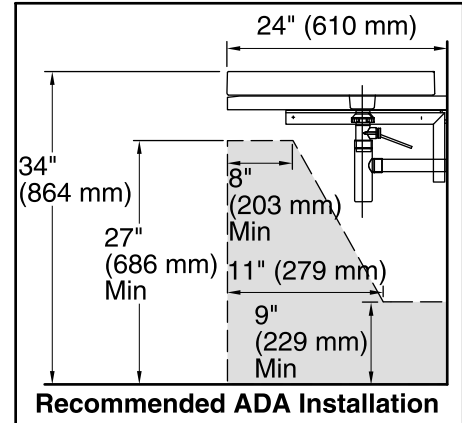

Features

- Fireclay
- Without overflow.
- Countertop or wall-mount installation.
- Without faucet holes.
- Complements the Purist Suite.
- 24" (610 mm) x 23-1/2" (597 mm)

Recommended Accessories

- K-7129 Drain
- K-7605-P Angle Supply with Stop (pair)
- K-9018 P-Trap
- K-9583 Bathroom Sink Bracket Kit

Color tiles intended for reference only.

Color	Code	Description
-------	------	-------------

	0	White
	96	Biscuit
	47	Almond

Technical Information

All product dimensions are nominal.

Installation:	Above-counter, Wall-mount
Bowl area (Only)	Length: 22" (559 mm) Width: 17-1/2" (445 mm) Water depth: 1-3/4" (44 mm)
Template:	1014137-7, required, included