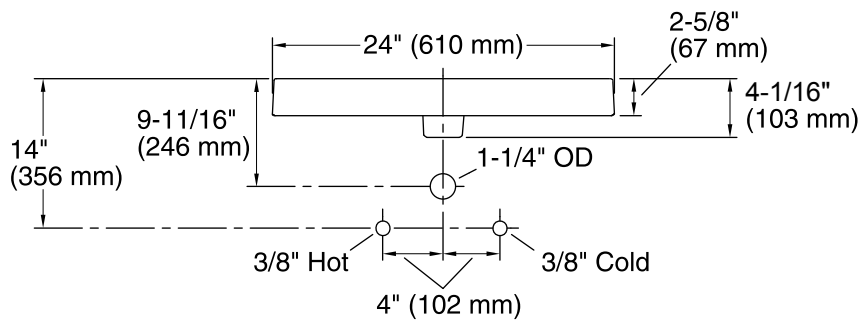

Features

- Fireclay
- Without overflow.
- Countertop or wall-mount installation.
- Without faucet holes.
- Complements the Purist Suite.
- 24" (610 mm) x 23-1/2" (597 mm)

Recommended Accessories

- K-7129 Drain
- K-7605-P Angle Supply with Stop (pair)
- K-9018 P-Trap
- K-9583 Bathroom Sink Bracket Kit

Color tiles intended for reference only.

Color	Code	Description
-------	------	-------------

	0	White
	96	Biscuit
	47	Almond

Technical Information

All product dimensions are nominal.

Installation:	Above-counter, Wall-mount
Bowl area (Only)	Length: 22" (559 mm) Width: 17-1/2" (445 mm) Water depth: 1-3/4" (44 mm)
Template:	1014137-7, required, included