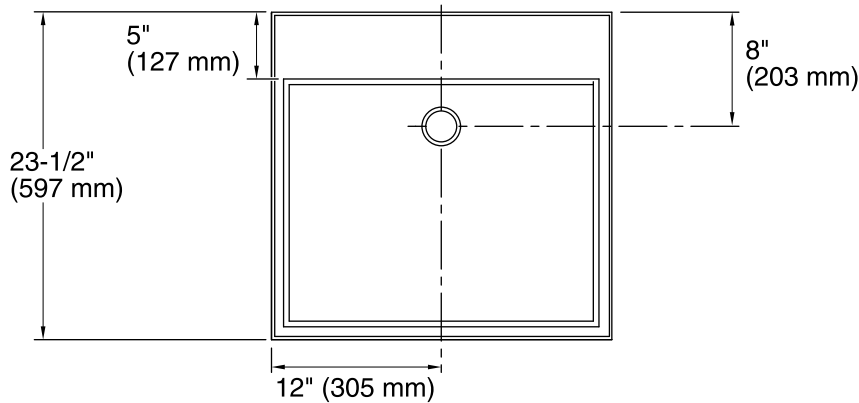

Features

- Fireclay
- Without overflow.
- Countertop or wall-mount installation.
- Without faucet holes.
- Complements the Purist Suite.
- 24" (610 mm) x 23-1/2" (597 mm)

Recommended Accessories

- K-7129 Drain
- K-7605-P Angle Supply with Stop (pair)
- K-9018 P-Trap
- K-9583 Bathroom Sink Bracket Kit

Color tiles intended for reference only.

Color	Code	Description
-------	------	-------------

	0	White
	96	Biscuit
	47	Almond

Technical Information

All product dimensions are nominal.

Installation:	Above-counter, Wall-mount
Bowl area (Only)	Length: 22" (559 mm) Width: 17-1/2" (445 mm) Water depth: 1-3/4" (44 mm)
Template:	1014137-7, required, included