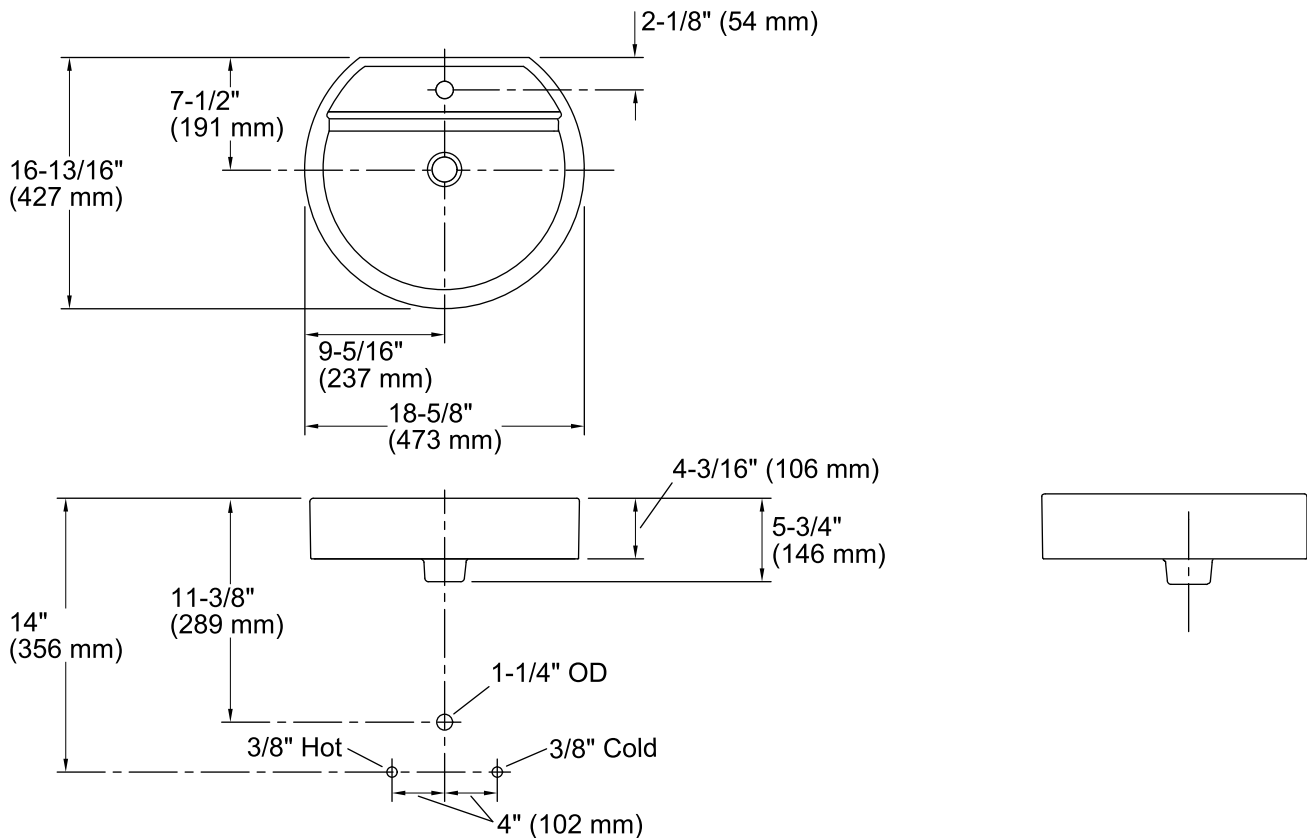

Chord® Wading Pool®

Wading Pool® Bathroom Sink

K-2331-1

Features

- Vitreous china.
- Above-counter.
- Unique shallow basin.
- Without overflow.
- Single faucet hole.
- 18-5/8" (473 mm) x 16-13/16" (427 mm)

Available Color/Finishes

Color tiles intended for reference only.

Color	Code	Description
-------	------	-------------

	0	White
	96	Biscuit
	47	Almond

Technical Information

All product dimensions are nominal.

Bowl configuration:	Single
Installation:	Above-counter
Bowl area (Only)	Length: 17-9/16" (446 mm) Width: 12-3/16" (310 mm) Water depth: 3-3/4" (95 mm)
Number of deck holes:	1
Faucet hole(s):	1-3/8" (35 mm)
Drain hole:	1-3/4" (44 mm)
Template:	1020953-7, required, included