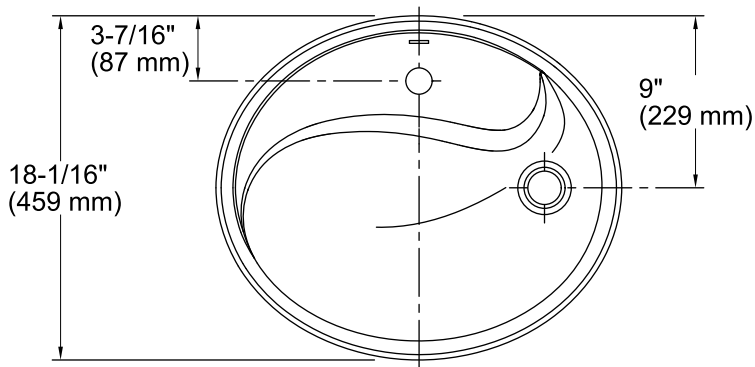

Yin Yang® Wading Pool®

Above-counter Bathroom Sink

K-2354-1

Features

- Vitreous china.
- Above-counter.
- Unique shallow basin.
- With overflow.
- Single faucet hole.
- 21-1/4" (540 mm) x 18-1/16" (459 mm)

Technical Information

All product dimensions are nominal.

Bowl configuration:	Single
Installation:	Above-counter
Bowl area (Only)	Length: 19-11/16" (500 mm) Width: 12-7/16" (316 mm) Water depth: 9/16" (14 mm)
Number of deck holes:	1
Faucet hole(s):	1-3/8" (35 mm)
Drain hole:	1-3/4" (44 mm)
Template:	1066138-7, required, included