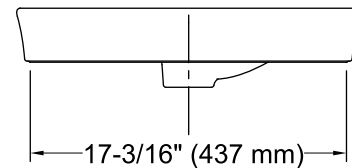

Yin Yang® Wading Pool®

Above-counter Bathroom Sink

K-2354-1

Features

- Vitreous china.
- Above-counter.
- Unique shallow basin.
- With overflow.
- Single faucet hole.
- 21-1/4" (540 mm) x 18-1/16" (459 mm)

Technical Information

All product dimensions are nominal.

Bowl configuration:	Single
Installation:	Above-counter
Bowl area (Only)	Length: 19-11/16" (500 mm) Width: 12-7/16" (316 mm) Water depth: 9/16" (14 mm)
Number of deck holes:	1
Faucet hole(s):	1-3/8" (35 mm)
Drain hole:	1-3/4" (44 mm)
Template:	1066138-7, required, included