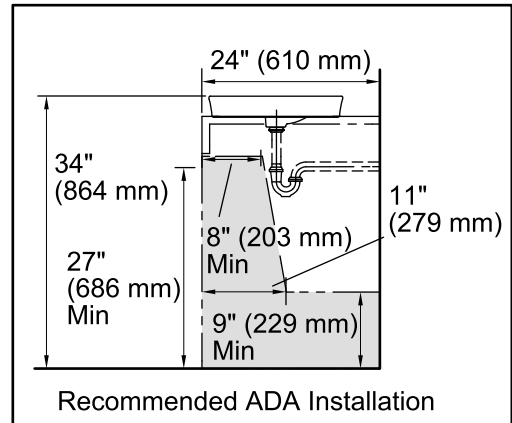

Yin Yang® Wading Pool®

Above-counter Bathroom Sink

K-2354-1

Features

- Vitreous china.
- Above-counter.
- Unique shallow basin.
- With overflow.
- Single faucet hole.
- 21-1/4" (540 mm) x 18-1/16" (459 mm)

Technical Information

All product dimensions are nominal.

Bowl configuration:	Single
Installation:	Above-counter
Bowl area (Only)	Length: 19-11/16" (500 mm) Width: 12-7/16" (316 mm) Water depth: 9/16" (14 mm)
Number of deck holes:	1
Faucet hole(s):	1-3/8" (35 mm)
Drain hole:	1-3/4" (44 mm)
Template:	1066138-7, required, included

Notes

Install this product according to the installation instructions.

IMPORTANT! Product rests on a countertop. Consider height of product when designing installation.

Choose a faucet that will provide adequate clearance and will direct the water stream to the center of the bathroom sink.