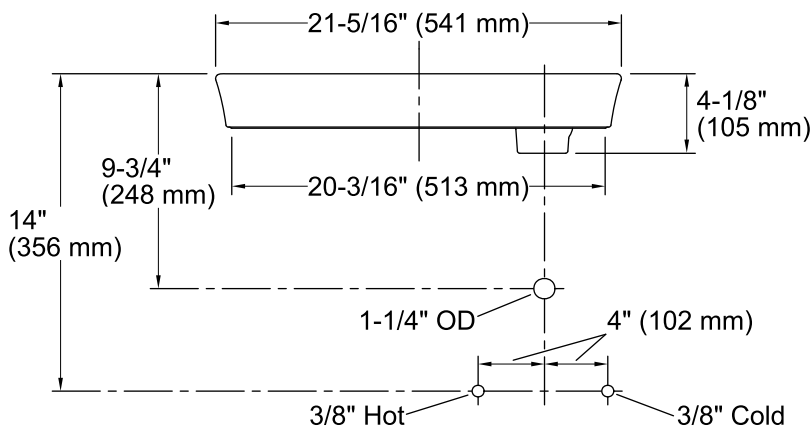

Yin Yang® Wading Pool®

Above-counter Bathroom Sink

K-2354-1

Features

- Vitreous china.
- Above-counter.
- Unique shallow basin.
- With overflow.
- Single faucet hole.
- 21-1/4" (540 mm) x 18-1/16" (459 mm)

Technical Information

All product dimensions are nominal.

Bowl configuration:	Single
Installation:	Above-counter
Bowl area (Only)	Length: 19-11/16" (500 mm) Width: 12-7/16" (316 mm) Water depth: 9/16" (14 mm)
Number of deck holes:	1
Faucet hole(s):	1-3/8" (35 mm)
Drain hole:	1-3/4" (44 mm)
Template:	1066138-7, required, included

Notes

Install this product according to the installation instructions.

IMPORTANT! Product rests on a countertop. Consider height of product when designing installation.

Choose a faucet that will provide adequate clearance and will direct the water stream to the center of the bathroom sink.