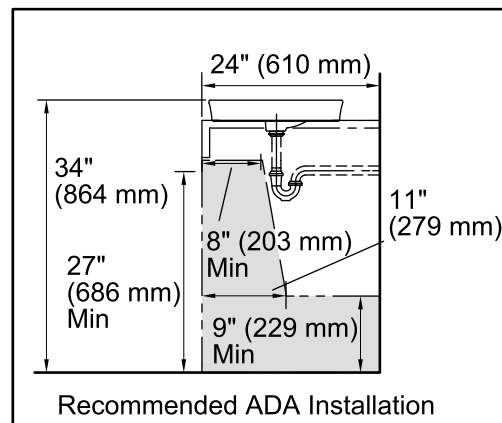

Yin Yang® Wading Pool®

Above-counter Bathroom Sink

K-2354-8

Features

- Vitreous china.
- Above-counter.
- Unique shallow basin.
- With overflow.
- 8-inch centers.
- 21-1/4" (540 mm) x 18-1/16" (459 mm)

Recommended Accessories

Technical Information

All product dimensions are nominal.

Bowl configuration:	Single
Installation:	Above-counter
Bowl area (Only)	Length: 19-11/16" (500 mm) Width: 12-7/16" (316 mm) Water depth: 9/16" (14 mm)
Number of deck holes:	3
Faucet hole(s):	1-3/8" (35 mm)
Drain hole:	1-3/4" (44 mm)
Template:	1066138-7, required, included

Notes

Install this product according to the installation instructions.

IMPORTANT! Product rests on a countertop. Consider height of product when designing installation.

Choose a faucet that will provide adequate clearance and will direct the water stream to the center of the bathroom sink.