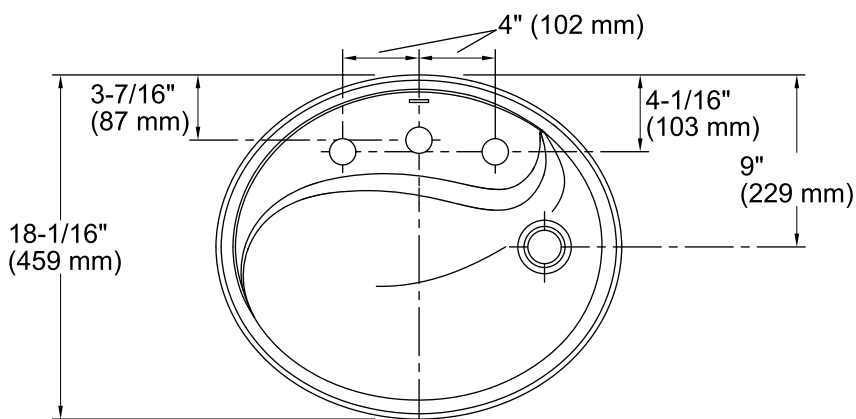

Yin Yang® Wading Pool®

Above-counter Bathroom Sink

K-2354-8

Features

- Vitreous china.
- Above-counter.
- Unique shallow basin.
- With overflow.
- 8-inch centers.
- 21-1/4" (540 mm) x 18-1/16" (459 mm)

Recommended Accessories

Technical Information

All product dimensions are nominal.

Bowl configuration:	Single
Installation:	Above-counter
Bowl area (Only)	Length: 19-11/16" (500 mm) Width: 12-7/16" (316 mm) Water depth: 9/16" (14 mm)
Number of deck holes:	3
Faucet hole(s):	1-3/8" (35 mm)
Drain hole:	1-3/4" (44 mm)
Template:	1066138-7, required, included

Notes

Install this product according to the installation instructions.

IMPORTANT! Product rests on a countertop. Consider height of product when designing installation.

Choose a faucet that will provide adequate clearance and will direct the water stream to the center of the bathroom sink.