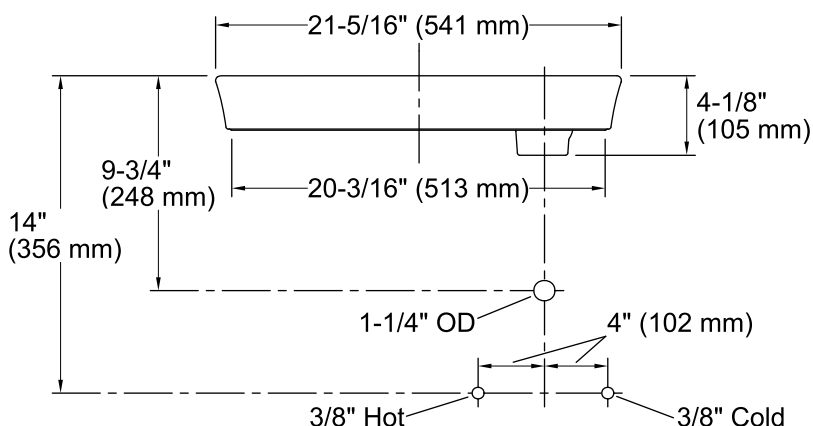

Yin Yang® Wading Pool®

Above-counter Bathroom Sink

K-2354-8

Features

- Vitreous china.
- Above-counter.
- Unique shallow basin.
- With overflow.
- 8-inch centers.
- 21-1/4" (540 mm) x 18-1/16" (459 mm)

Recommended Accessories

Technical Information

All product dimensions are nominal.

Bowl configuration:	Single
Installation:	Above-counter
Bowl area (Only)	Length: 19-11/16" (500 mm) Width: 12-7/16" (316 mm) Water depth: 9/16" (14 mm)
Number of deck holes:	3
Faucet hole(s):	1-3/8" (35 mm)
Drain hole:	1-3/4" (44 mm)
Template:	1066138-7, required, included

Notes

Install this product according to the installation instructions.

IMPORTANT! Product rests on a countertop. Consider height of product when designing installation.

Choose a faucet that will provide adequate clearance and will direct the water stream to the center of the bathroom sink.