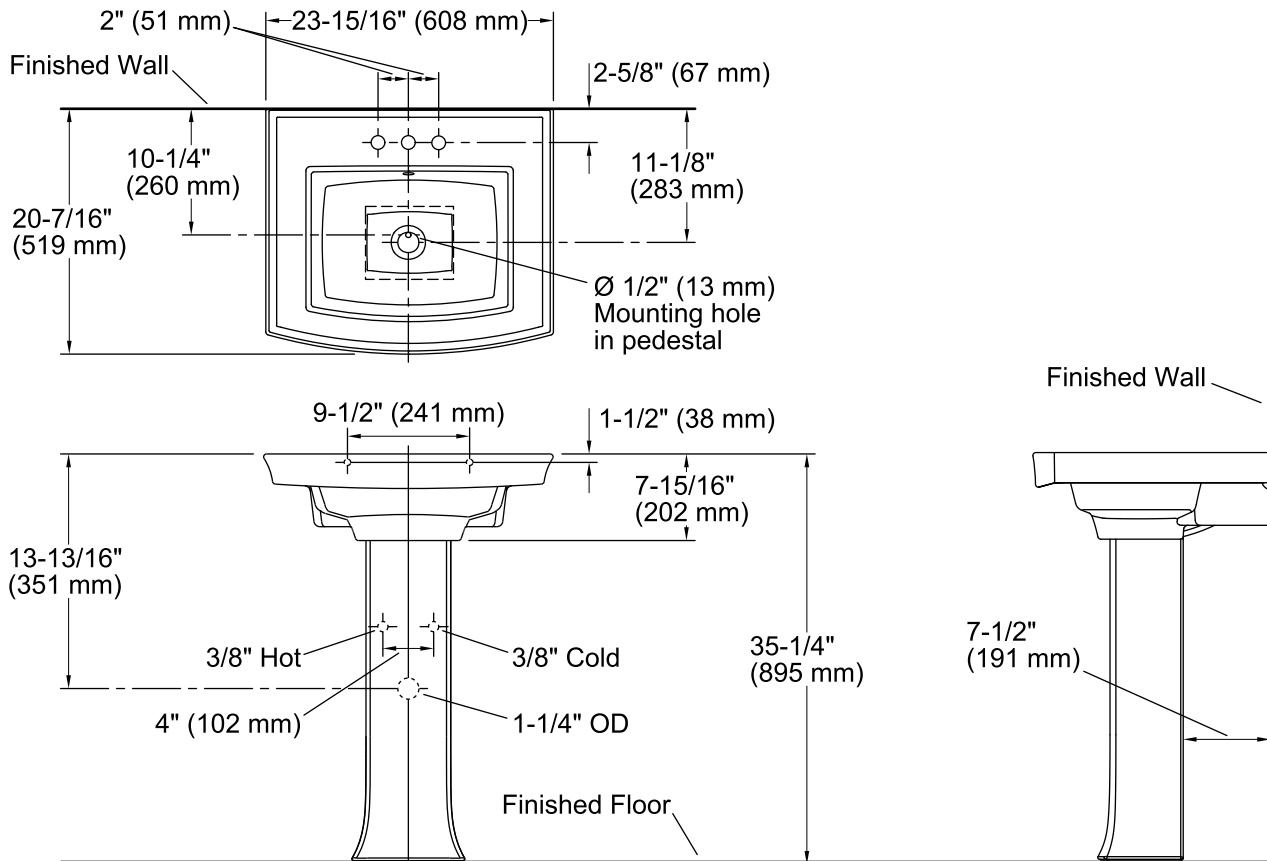

Features

- Vitreous china.
- Pedestal sink.
- Rectangular basin.
- With overflow.
- 4-inch centers.
- Coordinates with other products in the Archer collection.
- 24" (610 mm) x 20-1/2" (521 mm) x 35-1/4" (895 mm)

Recommended Accessories

- K-7605-P Angle Supply with Stop (pair)
- K-8998 P-Trap

Components

Product includes:

- K-2357 Bathroom Sink Pedestal
- K-2358-4 Pedestal Bathroom Sink Basin
- Additional included component/s: Pedestal hardware pack, and rubber pads.

Technical Information

All product dimensions are nominal.

Bowl configuration:	Single
Installation:	Pedestal
Bowl area (Only)	Length: 16-1/4" (413 mm) Width: 11-15/16" (303 mm) Water depth: 4" (102 mm)
Number of deck holes:	3
Faucet hole(s):	1-1/4" (32 mm)
Drain hole:	1-3/4" (44 mm)