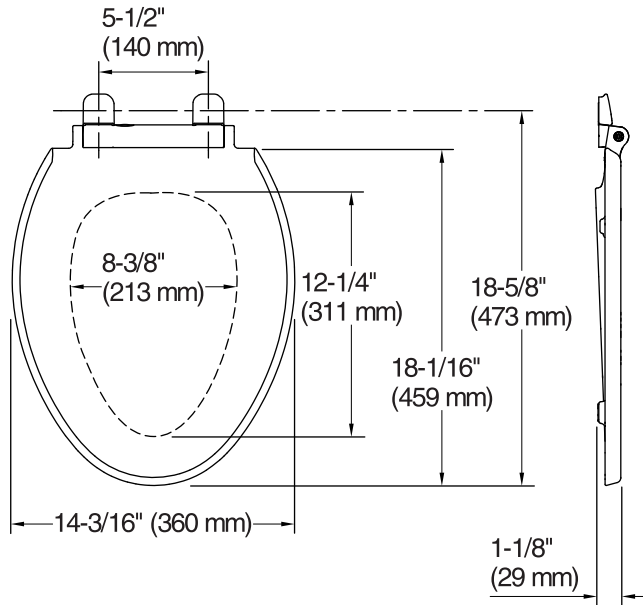

Adult Ring

Technical Information

All product dimensions are nominal.

- Seat shape type: Elongated
- Seat front type: Closed front
- Seat hinge type: Quiet-Close™, Quick-Attach®, Quick-Release™
- Seat-mounting holes: 5-1/2" (140 mm)

Notes

Install this product according to the installation guide.

Requires 4 AA batteries (not included).