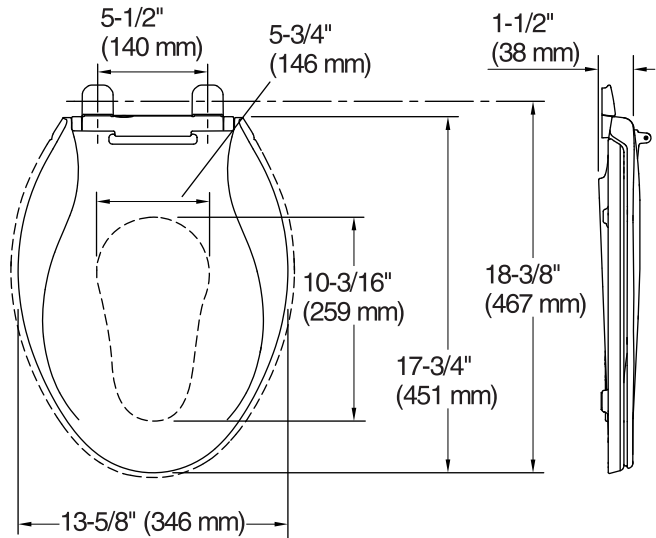

### Technical Information

All product dimensions are nominal.

- Seat shape type: Elongated
- Seat front type: Closed front
- Seat hinge type: Quiet-Close™, Quick-Attach®, Quick-Release™
- Seat-mounting holes: 5-1/2" (140 mm)