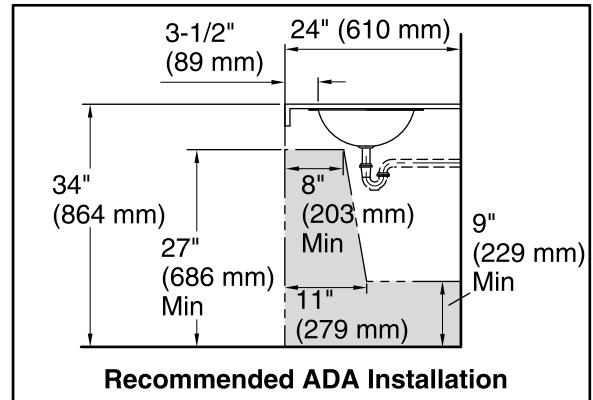

Features

- Oval basin.
- Without overflow.
- Includes basin clamp assembly.
- 19-7/8" (505 mm) x 16-11/16" (424 mm)

Material

- 20-gauge stainless steel.
- Mirror finish.

Installation

- Under-mount or drop-in.

1 193643 Basin Clamps

Additional included component/s: Cutout template.

ADA	CSA B651	OBC
-----	----------	-----

Codes/Standards

ASME A112.19.3/CSA B45.4

ADA

ICC/ANSI A117.1

CSA B651

OBC

Kohler One-Year Limited Warranty

See website for detailed warranty information.

Technical Information

All product dimensions are nominal.

Installation:	Drop-In, Under-mount
Bowl area	Water depth: 5-3/8" (137 mm)
Drain hole:	1-5/8" (41 mm)
Template:	1248333-7, required, included