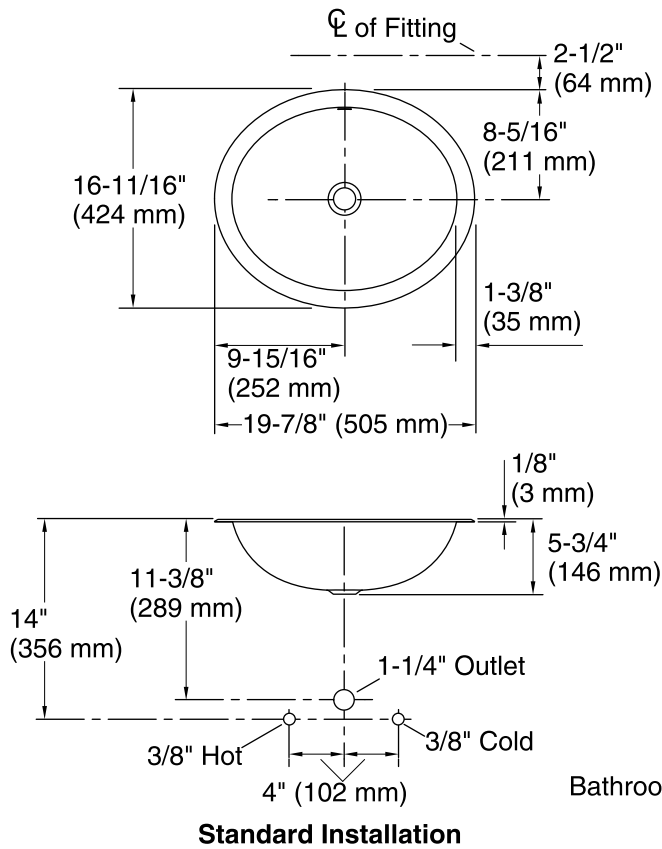

Features

- Oval basin.
- Without overflow.
- Includes basin clamp assembly.
- 19-7/8" (505 mm) x 16-11/16" (424 mm)

Material

- 20-gauge stainless steel.
- Mirror finish.

Installation

- Under-mount or drop-in.

1 193643 Basin Clamps

Additional included component/s: Cutout template.

ADA	CSA B651	OBC
-----	----------	-----

Codes/Standards

ASME A112.19.3/CSA B45.4

ADA

ICC/ANSI A117.1

CSA B651

OBC

Kohler One-Year Limited Warranty

See website for detailed warranty information.

Technical Information

All product dimensions are nominal.

Installation:	Drop-In, Under-mount
Bowl area	Water depth: 5-3/8" (137 mm)
Drain hole:	1-5/8" (41 mm)
Template:	1248333-7, required, included