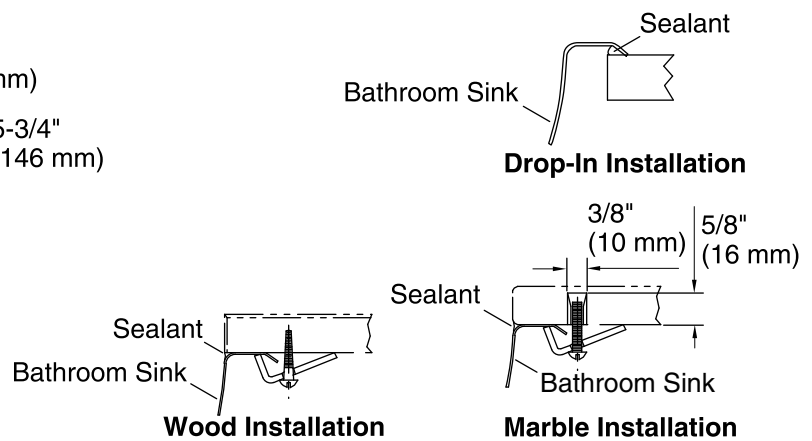

Features

- Oval basin.
- Without overflow.
- Includes basin clamp assembly.
- 19-7/8" (505 mm) x 16-11/16" (424 mm)

Material

- 20-gauge stainless steel.
- Mirror finish.

Installation

- Under-mount or drop-in.

1 193643 Basin Clamps

Additional included component/s: Cutout template.

ADA	CSA B651	OBC
-----	----------	-----

Codes/Standards

ASME A112.19.3/CSA B45.4

ADA

ICC/ANSI A117.1

CSA B651

OBC

Kohler One-Year Limited Warranty

See website for detailed warranty information.

Technical Information

All product dimensions are nominal.

Installation:	Drop-In, Under-mount
Bowl area	Water depth: 5-3/8" (137 mm)
Drain hole:	1-5/8" (41 mm)
Template:	1248333-7, required, included