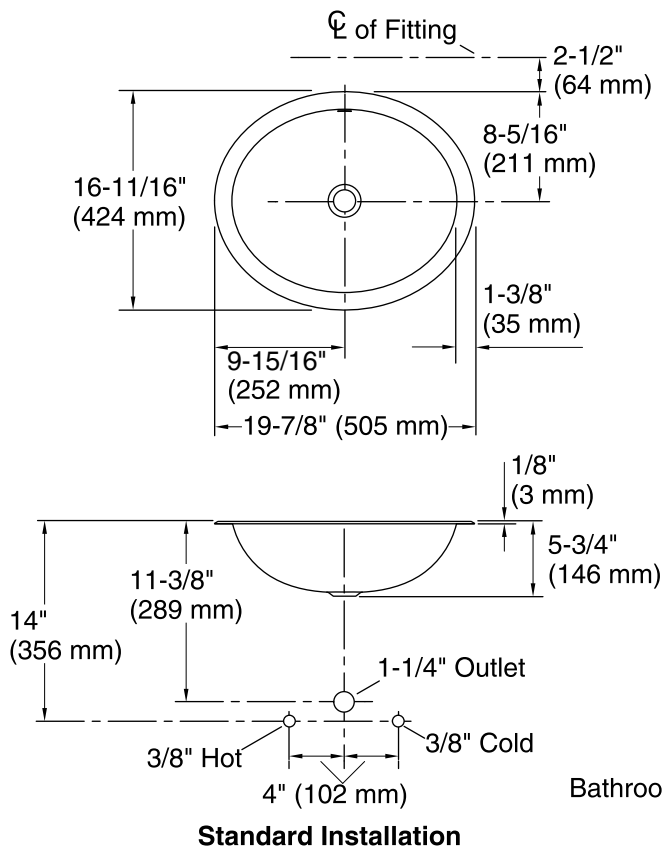

Features

- Oval basin.
- Without overflow.
- 19-7/8" (505 mm) x 16-11/16" (424 mm)

Material

- 20-gauge stainless steel.
- Luster finish.

Installation

- Under-mount or drop-in.

Required Accessories

K-7107 Decorative Drain

or

K-7127 Drain

Recommended Accessories

K-8998 P-Trap

Components

Product includes:

1 193643 Basin Clamps

Additional included component/s: 1 193643 Basin Clamps , and
Cutout template..

See website for detailed warranty information.

Technical Information

All product dimensions are nominal.

Installation:	Drop-In, Under-mount
Bowl area	Water depth: 5-3/8" (137 mm)
Drain hole:	1-5/8" (41 mm)
Template:	1248333-7, not required, not included