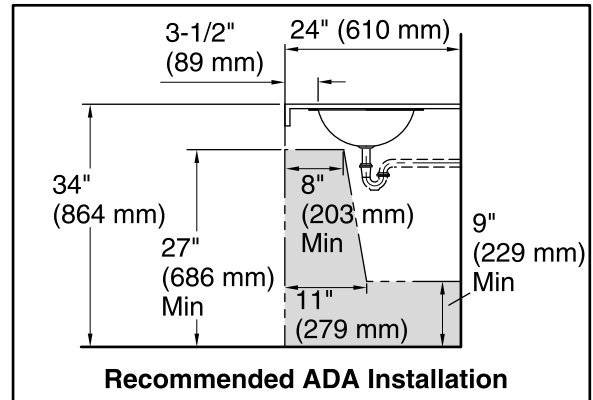

Features

- Oval basin.
- Without overflow.
- 19-7/8" (505 mm) x 16-11/16" (424 mm)

Material

- 20-gauge stainless steel.
- Luster finish.

Installation

- Under-mount or drop-in.

Required Accessories

K-7107 Decorative Drain

See website for detailed warranty information.

Technical Information

All product dimensions are nominal.

Installation:	Drop-In, Under-mount
Bowl area	Water depth: 5-3/8" (137 mm)
Drain hole:	1-5/8" (41 mm)
Template:	1248333-7, not required, not included