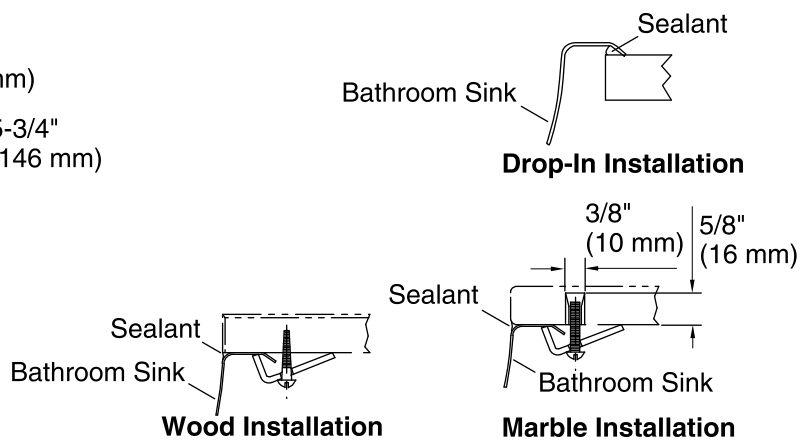

Features

- Oval basin.
- Without overflow.
- 19-7/8" (505 mm) x 16-11/16" (424 mm)

Material

- 20-gauge stainless steel.
- Luster finish.

Installation

- Under-mount or drop-in.

Required Accessories

K-7107 Decorative Drain

See website for detailed warranty information.

Technical Information

All product dimensions are nominal.

Installation:	Drop-In, Under-mount
Bowl area	Water depth: 5-3/8" (137 mm)
Drain hole:	1-5/8" (41 mm)
Template:	1248333-7, not required, not included