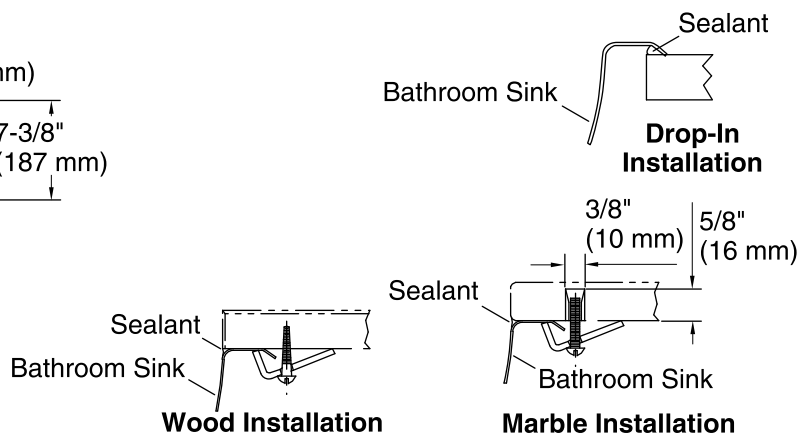

Technical Information

All product dimensions are nominal.

Installation:	Drop-In, Under-mount
Bowl area	Length: 17-1/8" (435 mm) Width: 14" (356 mm) Water depth: 4-1/16" (103 mm)
Drain hole:	1-5/8" (41 mm)
Template:	1248333-7, not required, not included

Notes

Install this product according to the installation instructions.

Installer must supply anchors based on countertop material and thickness.

ADA, OBC, CSA B651 compliant when installed to the specific requirements of these regulations.