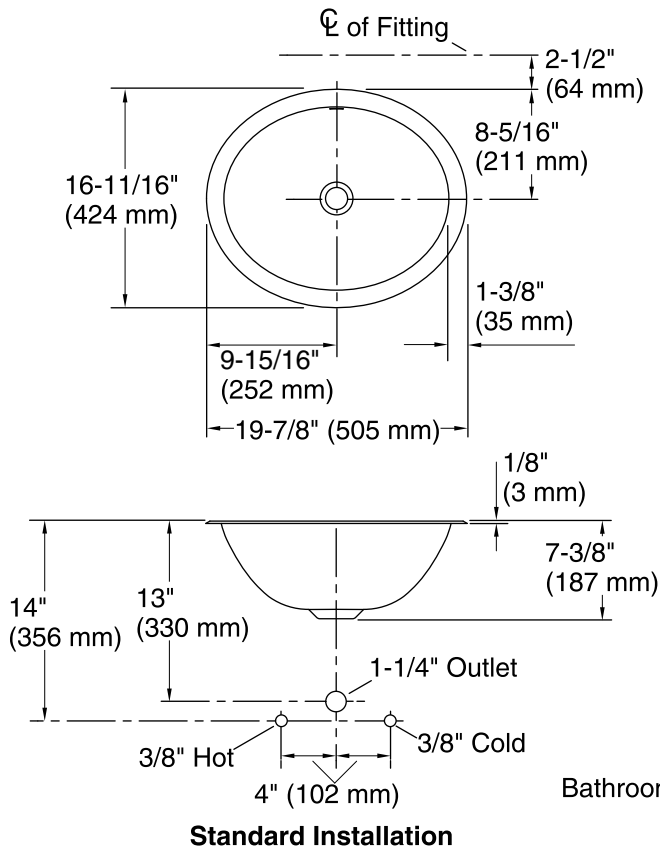

Technical Information

All product dimensions are nominal.

Installation:	Drop-In, Under-mount
Bowl area	Length: 17-1/8" (435 mm) Width: 14" (356 mm) Water depth: 4-1/16" (103 mm)
Drain hole:	1-5/8" (41 mm)
Template:	1248333-7, not required, not included

Notes

Install this product according to the installation instructions.

Installer must supply anchors based on countertop material and thickness.

ADA, OBC, CSA B651 compliant when installed to the specific requirements of these regulations.