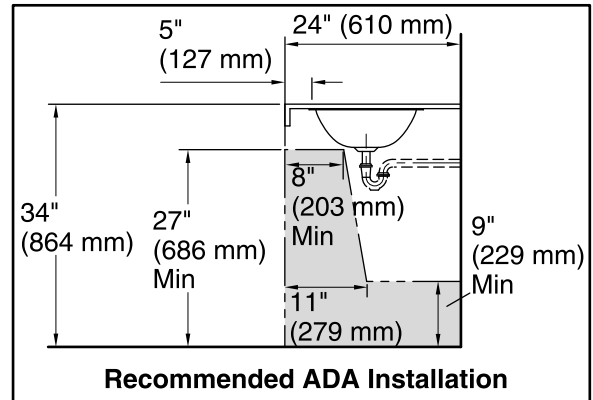

Technical Information

All product dimensions are nominal.

Installation:	Drop-In, Under-mount
Bowl area	Length: 17-1/8" (435 mm) Width: 14" (356 mm) Water depth: 4-1/16" (103 mm)
Drain hole:	1-5/8" (41 mm)
Template:	1248333-7, not required, not included

Notes

Install this product according to the installation instructions.

Installer must supply anchors based on countertop material and thickness.

ADA, OBC, CSA B651 compliant when installed to the specific requirements of these regulations.