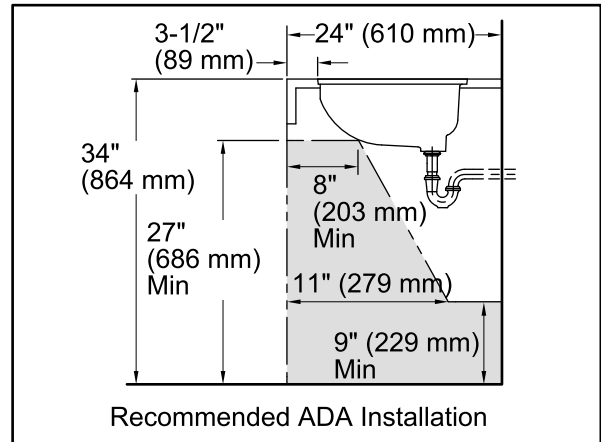

Features

- KOHLER cast iron.
- Under-mount.
- Rectangular basin.
- With overflow.
- Can accommodate single-hole center-mount.
- 4-inch centers.
- 16" (406 mm) x 12" (305 mm)

Recommended Accessories

K-8998 P-Trap

Components

Product includes:
1193643 Basin Clamps

ADA

Codes/Standards

ASME A112.19.1/CSA B45.2
ADA
ICC/ANSI A117.1

KOHLER® Lifetime Limited Warranty for Cast Iron Components

See website for detailed warranty information.

Available Color/Finishes

Color tiles intended for reference only.

Color	Code	Description
	0	White
	96	Biscuit
	47	Almond

Technical Information

All product dimensions are nominal.

- Bowl configuration: Single
- Installation: Under-mount
- Bowl area (Only)
 - Length: 16" (406 mm)
 - Width: 12" (305 mm)
 - Water depth: 5" (127 mm)
- Number of deck holes: 3
- Faucet hole(s): 2-1/8" (54 mm)
- Drain hole: 1-11/16" (43 mm)
- Template: 114409-7, required, included