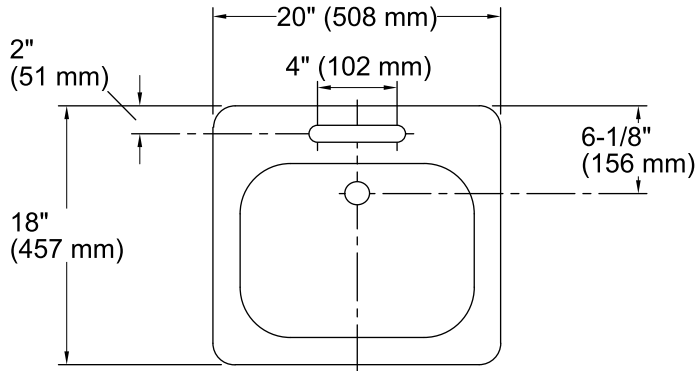

Features

- KOHLER cast iron.
- Under-mount.
- Rectangular basin.
- With overflow.
- Can accommodate single-hole center-mount.
- 4-inch centers.
- 16" (406 mm) x 12" (305 mm)

Recommended Accessories

K-8998 P-Trap

Components

Product includes:
1193643 Basin Clamps

ADA

Codes/Standards

ASME A112.19.1/CSA B45.2
ADA
ICC/ANSI A117.1

KOHLER® Lifetime Limited Warranty for Cast Iron Components

See website for detailed warranty information.

Available Color/Finishes

Color tiles intended for reference only.

Color	Code	Description
	0	White
	96	Biscuit
	47	Almond

Technical Information

All product dimensions are nominal.

- Bowl configuration: Single
- Installation: Under-mount
- Bowl area (Only)
 - Length: 16" (406 mm)
 - Width: 12" (305 mm)
 - Water depth: 5" (127 mm)
- Number of deck holes: 3
- Faucet hole(s): 2-1/8" (54 mm)
- Drain hole: 1-11/16" (43 mm)
- Template: 114409-7, required, included