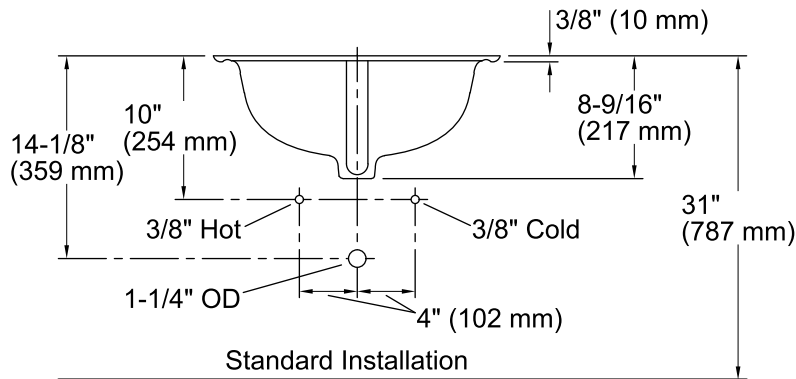

Features

- KOHLER cast iron.
- Under-mount.
- Rectangular basin.
- With overflow.
- Can accommodate single-hole center-mount.
- 4-inch centers.
- 16" (406 mm) x 12" (305 mm)

Recommended Accessories

K-8998 P-Trap

Components

Product includes:
1193643 Basin Clamps

ADA

Codes/Standards

ASME A112.19.1/CSA B45.2
ADA
ICC/ANSI A117.1

KOHLER® Lifetime Limited Warranty for Cast Iron Components

See website for detailed warranty information.

Available Color/Finishes

Color tiles intended for reference only.

Color	Code	Description
	0	White
	96	Biscuit
	47	Almond

Technical Information

All product dimensions are nominal.

- Bowl configuration: Single
- Installation: Under-mount
- Bowl area (Only)
 - Length: 16" (406 mm)
 - Width: 12" (305 mm)
 - Water depth: 5" (127 mm)
- Number of deck holes: 3
- Faucet hole(s): 2-1/8" (54 mm)
- Drain hole: 1-11/16" (43 mm)
- Template: 114409-7, required, included