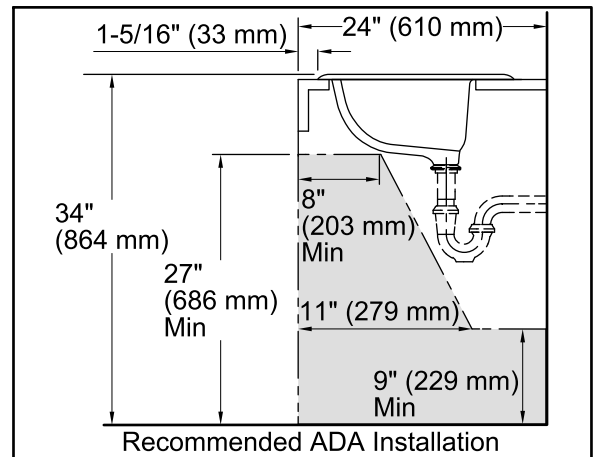

**Tahoe®**  
Drop-in Bathroom Sink  
**K-2895-4**

**Features**

- KOHLER cast iron.
- Drop-in.
- Rectangular basin.
- With overflow.
- 4-inch centers.
- 21" (533 mm) x 19" (483 mm)

**Recommended Accessories**

K-8998 P-Trap

ADA

**Codes/Standards**

ASME A112.19.1/CSA B45.2

ADA

ICC/ANSI A117.1

**KOHLER® Lifetime Limited Warranty  
for Cast Iron Components**

See website for detailed warranty information.

### Technical Information

All product dimensions are nominal.

Bowl configuration:	Single
Installation:	Drop-In
Bowl area (Only)	Length: 16" (406 mm) Width: 12" (305 mm) Water depth: 5" (127 mm)
Number of deck holes:	3
Faucet hole(s):	1-1/4" (32 mm)
Drain hole:	1-3/4" (44 mm)
Template:	116586-7, required, included