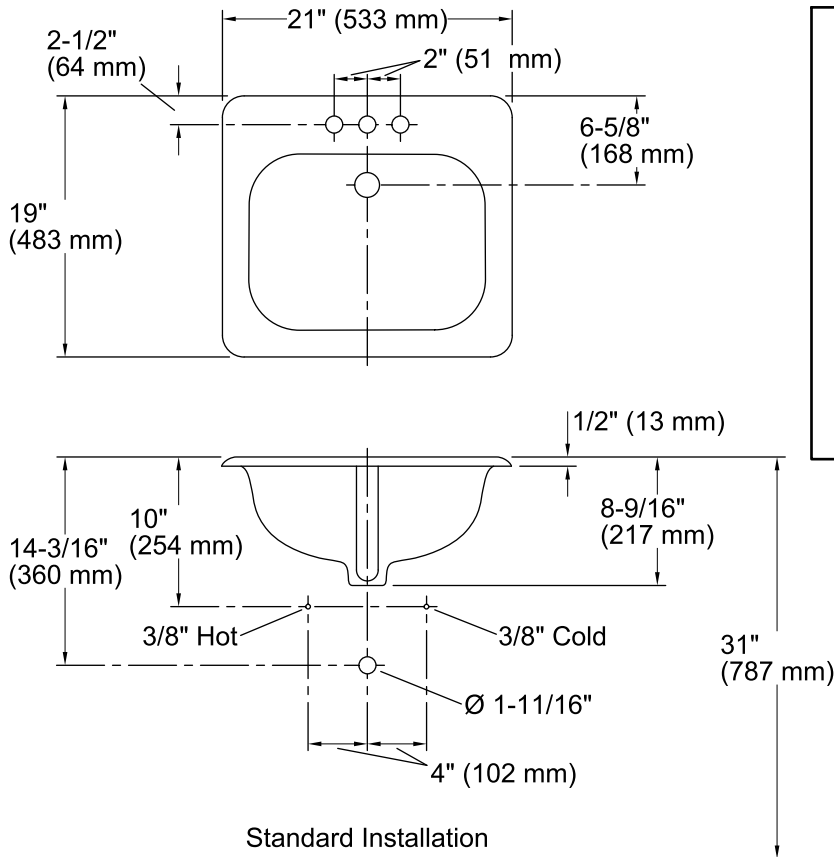

**Tahoe®**  
Drop-in Bathroom Sink  
**K-2895-4**

**Features**

- KOHLER cast iron.
- Drop-in.
- Rectangular basin.
- With overflow.
- 4-inch centers.
- 21" (533 mm) x 19" (483 mm)

**Recommended Accessories**

K-8998 P-Trap

ADA

**Codes/Standards**

ASME A112.19.1/CSA B45.2

ADA

ICC/ANSI A117.1

**KOHLER® Lifetime Limited Warranty  
for Cast Iron Components**

See website for detailed warranty information.

### Technical Information

All product dimensions are nominal.

Bowl configuration:	Single
Installation:	Drop-In
Bowl area (Only)	Length: 16" (406 mm) Width: 12" (305 mm) Water depth: 5" (127 mm)
Number of deck holes:	3
Faucet hole(s):	1-1/4" (32 mm)
Drain hole:	1-3/4" (44 mm)
Template:	116586-7, required, included