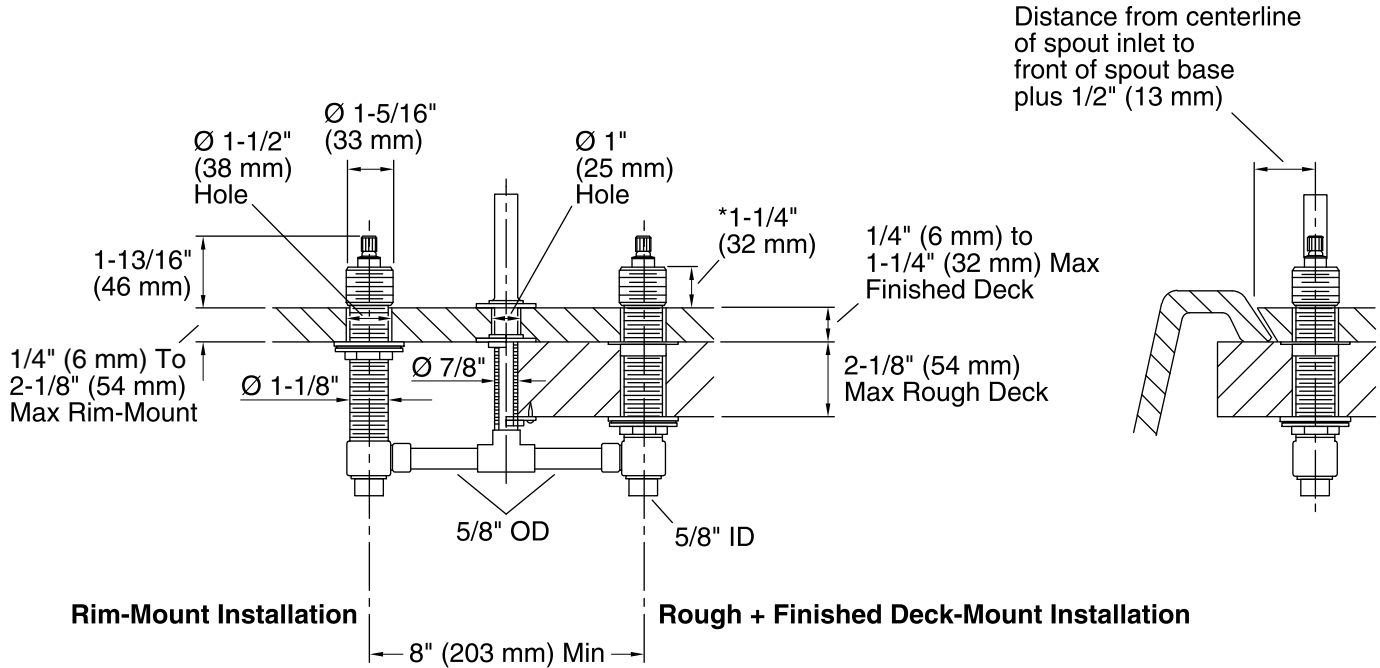

Features

- Time-tested and durable brass valve bodies.
- For baths with finished deck- or rim-mount installations.
- Includes rigid connections.

Material

- Brass valve bodies.

Codes/Standards

ASME A112.18.1/CSA B125.1

KOHLER® Faucet Lifetime Limited Warranty

See website for detailed warranty information.

*Dimension allows $\pm 1/4"$ (6 mm) handle adjustment during handle trim installation.

Technical Information

All product dimensions are nominal.