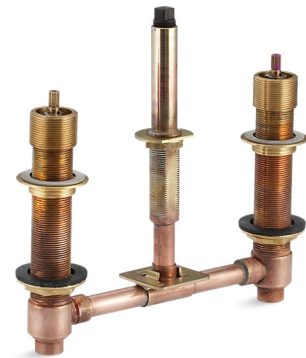

Features

- Time-tested and durable brass valve bodies.
- For baths with finished deck- or rim-mount installations.
- Includes rigid connections.

Material

- Brass valve bodies.

Codes/Standards

ASME A112.18.1/CSA B125.1

KOHLER® Faucet Lifetime Limited Warranty

See website for detailed warranty information.

*Dimension allows $\pm 1/4"$ (6 mm) handle adjustment during handle trim installation.

Technical Information

All product dimensions are nominal.