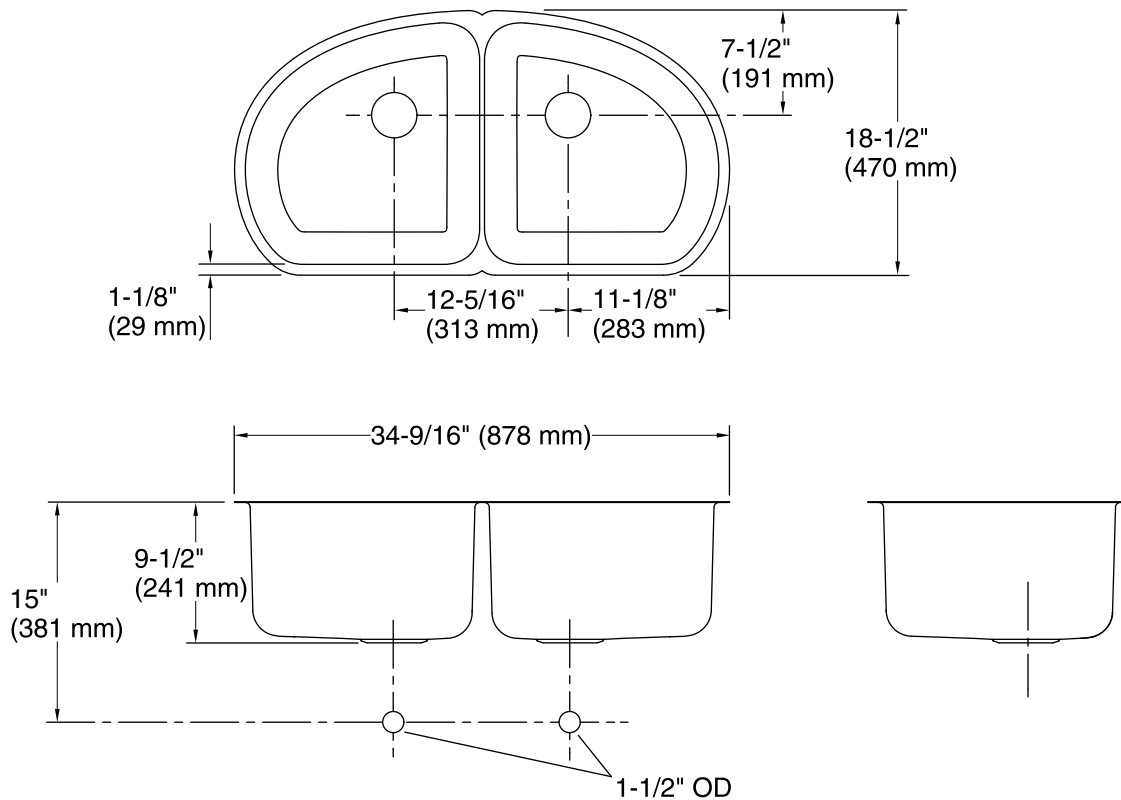

### Features

- 39-inch minimum base cabinet width.
- 18-gauge stainless steel.
- Under-mount.
- Double (equal) compartment.
- 9-1/2" (241 mm) deep bowls.
- With SilentShield® sound-absorption technology.
- 34-9/16" (878 mm) x 18-1/2" (470 mm)

## Technical Information

All product dimensions are nominal.

Bowl configuration:	Double equal
Installation:	Under-mount, Under-mount
Bowl area (Left)	Length: 15-5/8" (397 mm) Width: 16-1/8" (410 mm) Bowl depth: 9-1/2" (241 mm)
Bowl area (Right)	Length: 15-5/8" (397 mm) Width: 16-1/8" (410 mm) Bowl depth: 9-1/2" (241 mm)
Drain hole:	3-5/8" (92 mm)
Template:	1040322-7, required, included