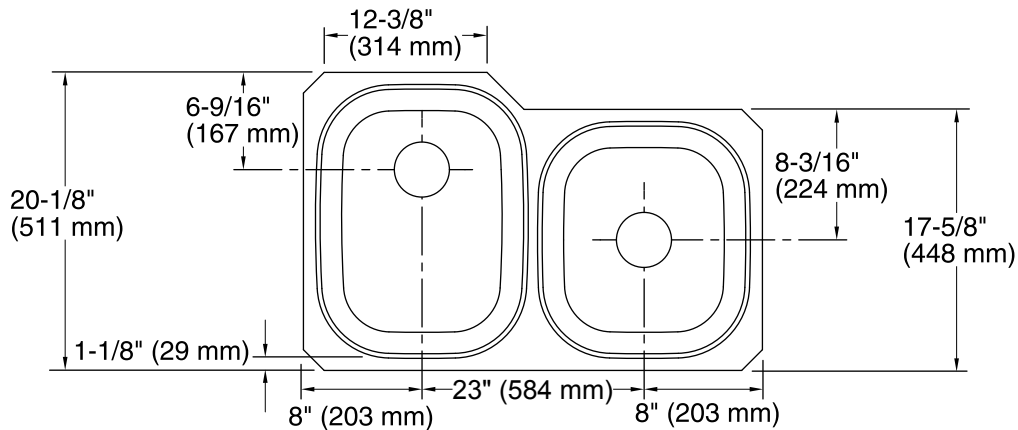

Undertone®
Under-mount Kitchen Sink
K-3150

Features

- 36-inch minimum base cabinet width.
- Large/medium bowls.
- 7-1/2-inch right depth and 9-1/2-inch left depth.
- No faucet holes.
- SilentShield® sound-absorption technology helps maintain water temperature, reduces condensation, and decreases noise.
- Includes installation hardware.

Material

- 18-gauge stainless steel.

Installation

- Under-mount.

Codes/Standards

ASME A112.19.3/CSA B45.4

**Lifetime Limited Warranty for
KOHLER® Stainless Steel Sinks**

See website for detailed warranty information.

Technical Information

All product dimensions are nominal.

Bowl configuration:	Large/medium
Installation:	Under-mount, Under-mount
Bowl area (Left)	Length: 13-3/4" (349 mm) Width: 17-7/8" (454 mm) Bowl depth: 9-1/2" (241 mm) Water depth: 9-1/2" (241 mm)
Bowl area (Right)	Length: 13-3/4" (349 mm) Width: 15-3/8" (391 mm) Bowl depth: 7-1/2" (191 mm) Water depth: 7-3/8" (186.9 mm)