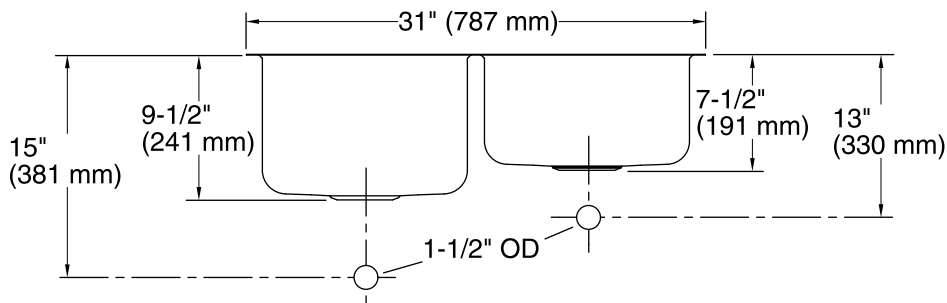

Undertone®
Under-mount Kitchen Sink
K-3150

Features

- 36-inch minimum base cabinet width.
- Large/medium bowls.
- 7-1/2-inch right depth and 9-1/2-inch left depth.
- No faucet holes.
- SilentShield® sound-absorption technology helps maintain water temperature, reduces condensation, and decreases noise.
- Includes installation hardware.

Material

- 18-gauge stainless steel.

Installation

- Under-mount.

Codes/Standards

ASME A112.19.3/CSA B45.4

**Lifetime Limited Warranty for
KOHLER® Stainless Steel Sinks**

See website for detailed warranty information.

Technical Information

All product dimensions are nominal.

Bowl configuration:	Large/medium
Installation:	Under-mount, Under-mount
Bowl area (Left)	Length: 13-3/4" (349 mm) Width: 17-7/8" (454 mm) Bowl depth: 9-1/2" (241 mm) Water depth: 9-1/2" (241 mm)
Bowl area (Right)	Length: 13-3/4" (349 mm) Width: 15-3/8" (391 mm) Bowl depth: 7-1/2" (191 mm) Water depth: 7-3/8" (186.9 mm)