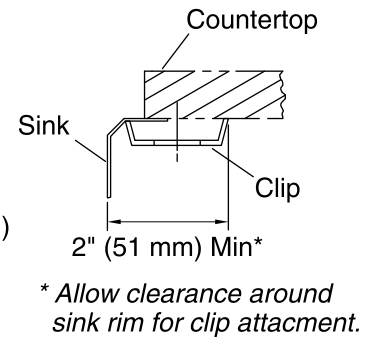

Undertone®
Under-mount Kitchen Sink
K-3150

Features

- 36-inch minimum base cabinet width.
- Large/medium bowls.
- 7-1/2-inch right depth and 9-1/2-inch left depth.
- No faucet holes.
- SilentShield® sound-absorption technology helps maintain water temperature, reduces condensation, and decreases noise.
- Includes installation hardware.

Material

- 18-gauge stainless steel.

Installation

- Under-mount.

Codes/Standards

ASME A112.19.3/CSA B45.4

**Lifetime Limited Warranty for
KOHLER® Stainless Steel Sinks**

See website for detailed warranty information.

Technical Information

All product dimensions are nominal.

Bowl configuration:	Large/medium
Installation:	Under-mount, Under-mount
Bowl area (Left)	Length: 13-3/4" (349 mm) Width: 17-7/8" (454 mm) Bowl depth: 9-1/2" (241 mm) Water depth: 9-1/2" (241 mm)
Bowl area (Right)	Length: 13-3/4" (349 mm) Width: 15-3/8" (391 mm) Bowl depth: 7-1/2" (191 mm) Water depth: 7-3/8" (186.9 mm)