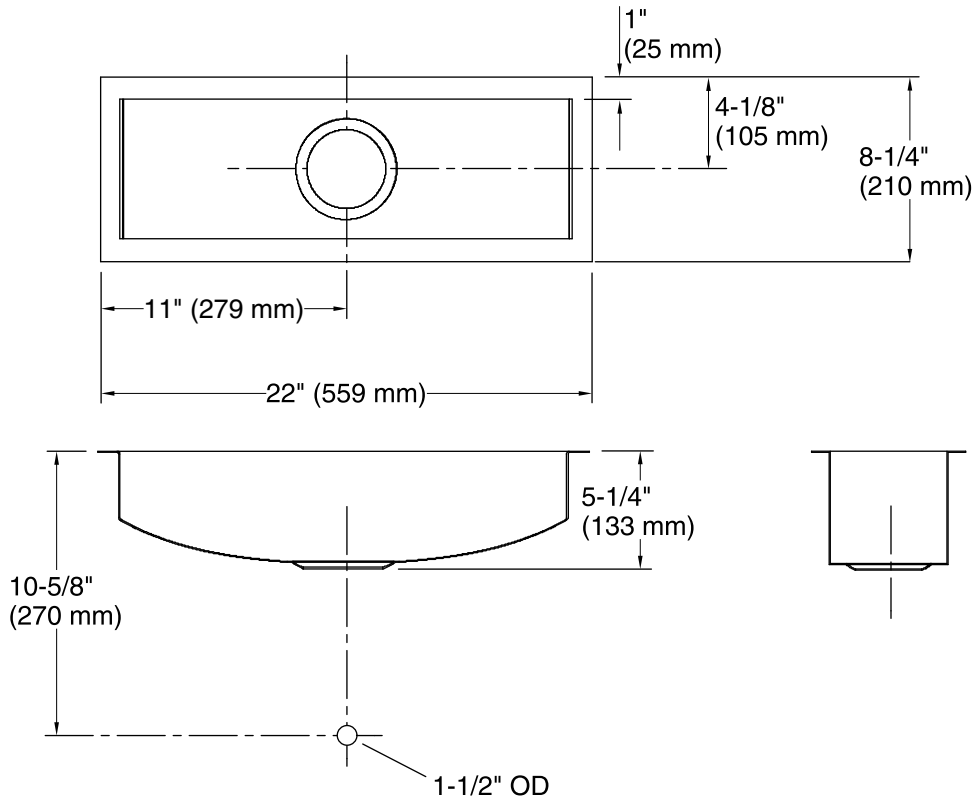

## Features

- 24-inch minimum base cabinet width.
- 16-gauge stainless steel.
- Under-mount.
- Single bowl.
- With SilentShield® sound-absorption technology.
- 22" (559 mm) x 8-1/4" (210 mm) x 5-1/4" (133 mm)

## Technical Information

All product dimensions are nominal.

Bowl configuration:	Single
Installation:	Under-mount, Under-mount
Bowl area (Only)	Length: 20" (508 mm) Width: 6-1/4" (159 mm) Water depth: 4-7/8" (124 mm)
Drain hole:	3-5/8" (92 mm)
Template:	1022026-7, required, included