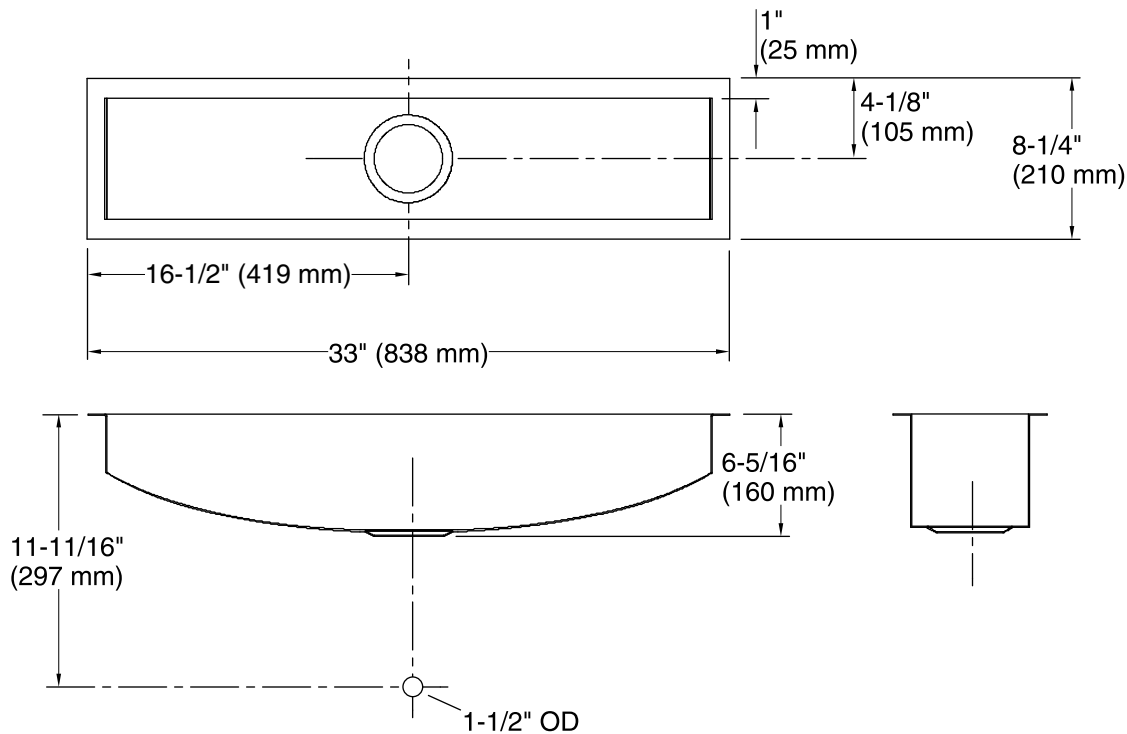

Undertone®

Under-mount Kitchen Sink

K-3155

Features

- 36-inch minimum base cabinet width.
- 16-gauge stainless steel.
- Under-mount.
- Single compartment.
- With SilentShield® sound-absorption technology.
- 33" (838 mm) x 8-1/4" (216 mm)

Optional Accessories

- K-2989 Hardwood Countertop Cutting Board
- K-8801 Sink Strainer

Components

Product includes:

- K-3127 Storage Basket
- K-3136 Sink Rack
- 91915 Hardware Kit

ADA

Codes/Standards

ASME A112.19.3/CSA B45.4
ADA
ICC/ANSI A117.1

Lifetime Limited Warranty for KOHLER® Stainless Steel Sinks

See website for detailed warranty information.

Technical Information

All product dimensions are nominal.

Bowl configuration:	Single
Installation:	Under-mount, Under-mount
Bowl area (Only)	Length: 31" (787 mm) Width: 6-1/4" (159 mm) Bowl depth: 6-5/16" (160 mm)
Drain hole:	3-5/8" (92 mm)
Template:	1022025-7, required, included