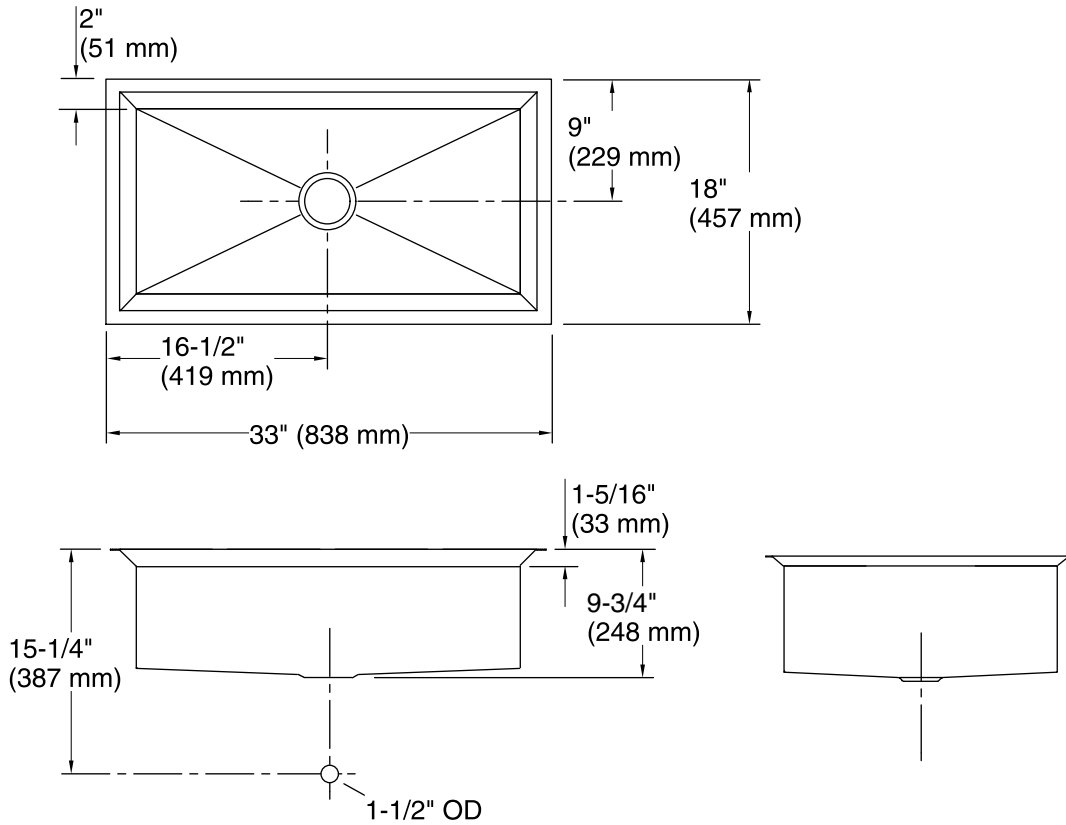

Poise®
Under-mount Kitchen Sink
K-3158

Features

- 36-inch minimum base cabinet width.
- 16-gauge stainless steel.
- Under-mount.
- Single bowl.
- With SilentShield® sound-absorption technology.
- 33" (838 mm) x 18" (457 mm)

See website for detailed warranty information.

Technical Information

All product dimensions are nominal.

Bowl configuration:	Single
Installation:	Under-mount
Bowl area (Only)	Length: 29" (737 mm) Width: 14" (356 mm) Bowl depth: 9-1/2" (241 mm)
Drain hole:	3-5/8" (92 mm)
Template:	1021992-7, required, included