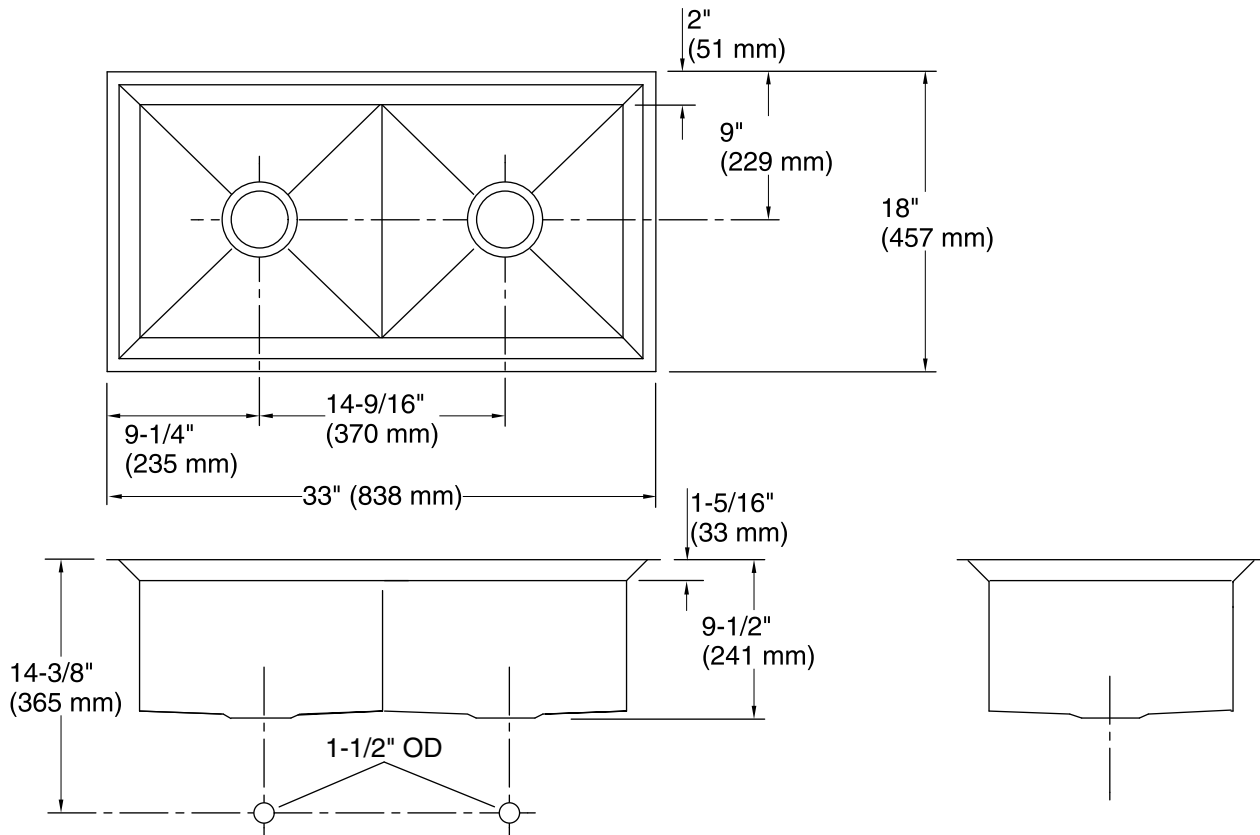

## Features

- 36-inch minimum base cabinet width.
- 16-gauge stainless steel.
- Under-mount.
- Double (equal) bowl.
- With SilentShield® sound-absorption technology.
- 33" (838 mm) x 18" (457 mm)

## Components

Product includes:

- K-3140 Cutting Board
- K-3142 Sink Rack
- 91915 Hardware Kit

## Technical Information

All product dimensions are nominal.

Bowl configuration:	Double equal
Installation:	Under-mount
Bowl area (Left)	Length: 14-7/16" (367 mm) Width: 14" (356 mm) Bowl depth: 9-3/16" (233 mm)
Bowl area (Right)	Length: 14-7/16" (367 mm) Width: 14" (356 mm) Bowl depth: 9-3/16" (233 mm)
Drain hole:	3-5/8" (92 mm)
Template:	1021992-7, required, included