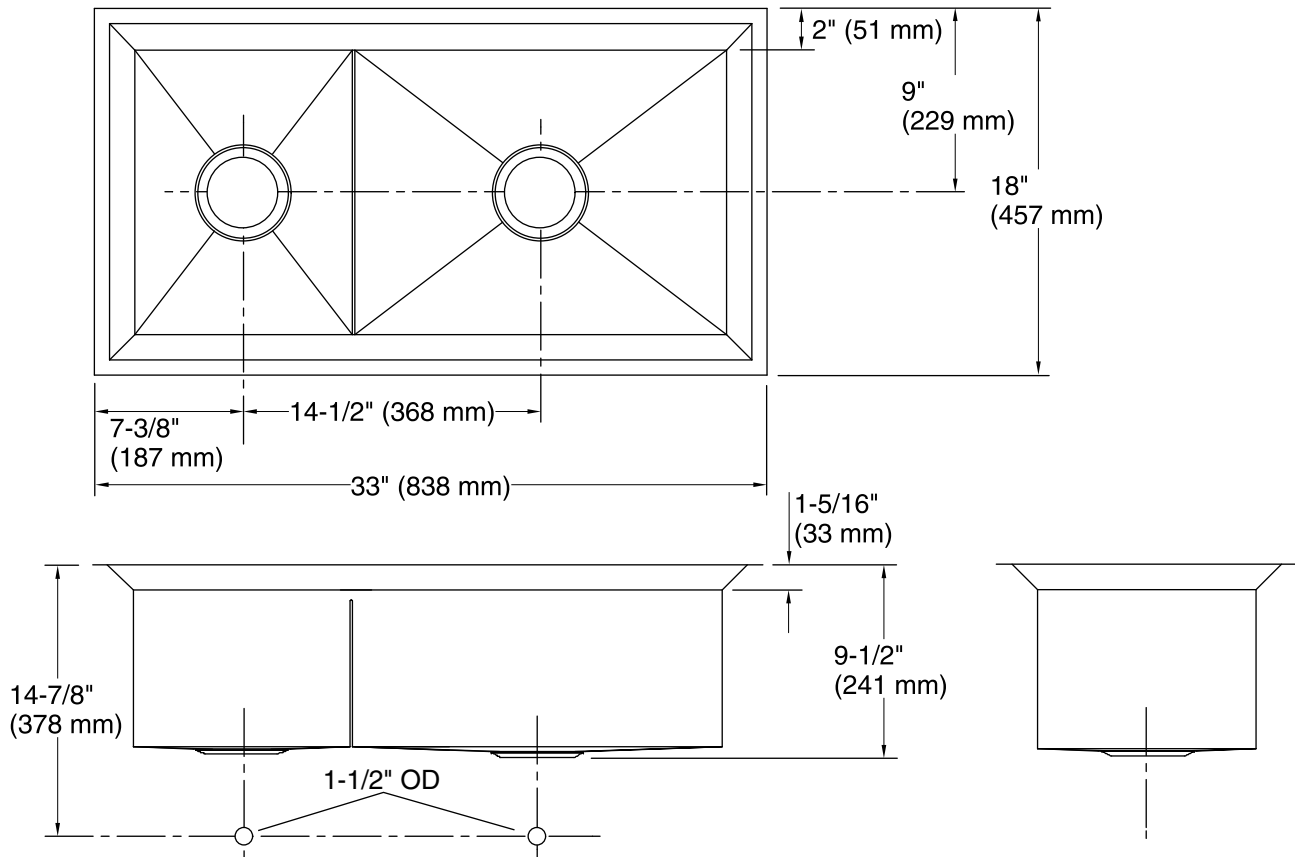

Poise®
Under-mount Kitchen Sink
K-3160

Features

- Fits minimum 36-inch apron sink base cabinet.
- 16-gauge stainless steel.
- Under-mount.
- Double (large/medium) compartment.
- With SilentShield® sound-absorption technology.
- 33" (838) x 18" (457 mm)

See website for detailed warranty information.

Technical Information

All product dimensions are nominal.

Bowl configuration:	Large/medium
Installation:	Under-mount
Bowl area (Left)	Length: 10-11/16" (271 mm) Width: 14" (356 mm) Bowl depth: 9-1/8" (232 mm)
Bowl area (Right)	Length: 18-3/16" (462 mm) Width: 14" (356 mm) Bowl depth: 9-1/8" (232 mm)
Drain hole:	3-5/8" (92 mm)
Template:	1021992-7, required, included

Notes

Install this product according to the installation instructions.

Allow a minimum of 2" (51 mm) clearance around the sink rim for clip attachment.