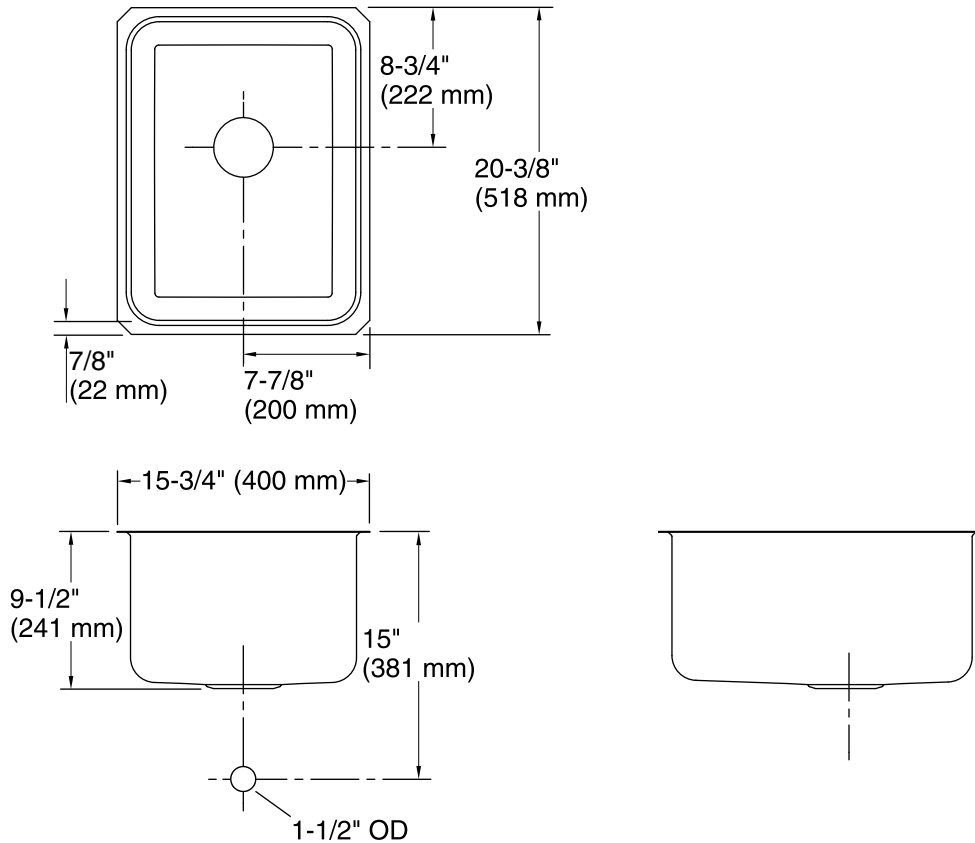

Undertone®
Under-mount Kitchen Sink
K-3163

Features

- 21-inch minimum base cabinet width.
- 18-gauge stainless steel.
- Under-mount.
- Single compartment.
- Squared bowl.
- With SilentShield® sound-absorption technology.
- 15-3/4" (400 mm) x 20-3/8" (518 mm)

See website for detailed warranty information.

Technical Information

All product dimensions are nominal.

Bowl configuration:	Single
Installation:	Under-mount, Under-mount
Bowl area	Length: 14" (356 mm) Width: 18-5/8" (473 mm) Bowl depth: 9-1/2" (241 mm)
Drain hole:	3-5/8" (92 mm)
Template:	113195-7, required, included