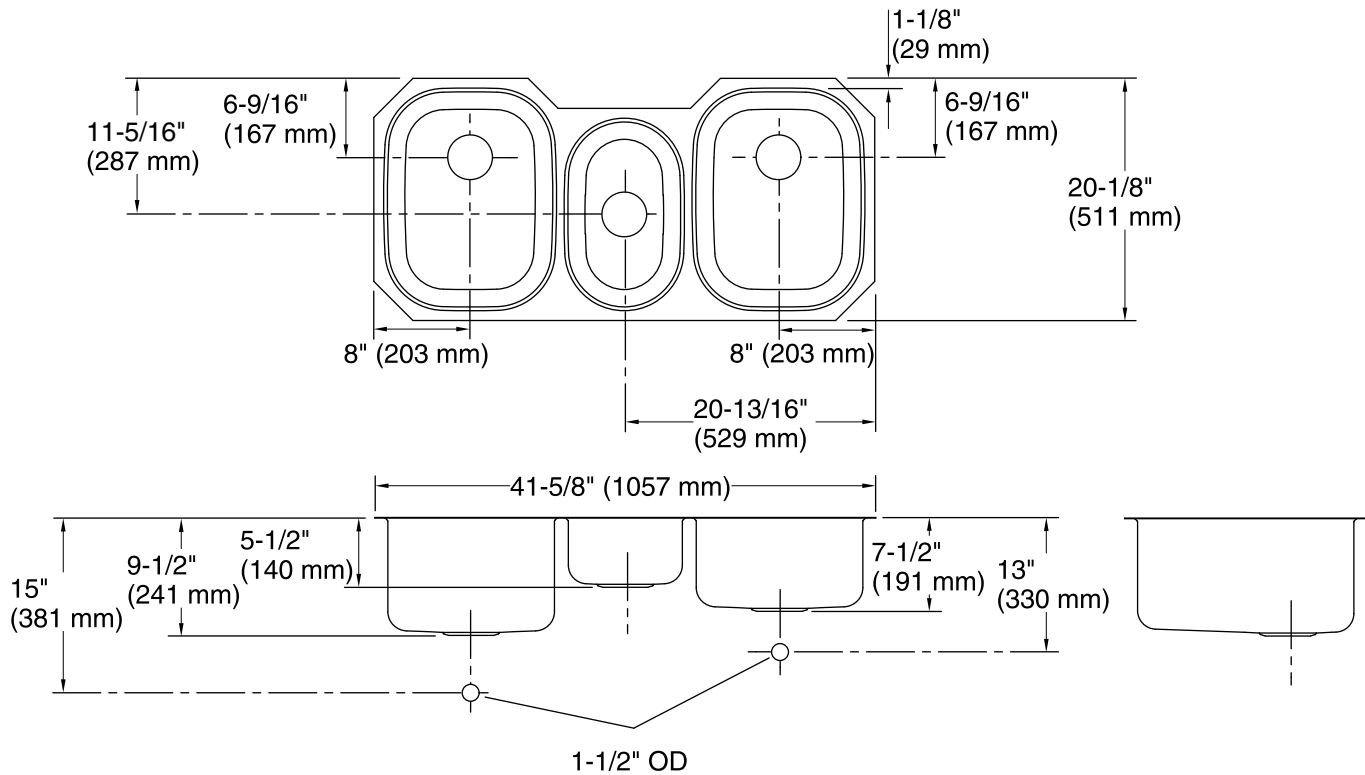

KOHLER®

Undertone® Under-mount Kitchen Sink K-3166

Features

- 45-inch minimum base cabinet width.
- 18-gauge stainless steel.
- Under-mount.
- Rounded bowls.
- Triple compartment.
- 9-1/2" (241 mm) deep left bowl, 7-1/2" (191 mm) deep right bowl and 5-1/2" (140 mm) deep center bowl.
- With SilentShield® sound-absorption technology.
- 41-5/8" (1057 mm) x 20-1/8" (511 mm)

12-20-2016 05:08

THE BOLD LOOK
OF **KOHLER®**

Technical Information

All product dimensions are nominal.

Bowl configuration:	Two equal bowls and center bowl
Installation:	Under-mount, Under-mount
Bowl area (Left)	Length: 14" (356 mm) Width: 18" (457 mm) Bowl depth: 9-1/2" (241 mm)
Bowl area (Center)	Length: 9" (229 mm) Width: 15" (381 mm) Bowl depth: 5-1/2" (140 mm)
Bowl area (Right)	Length: 14" (356 mm) Width: 18" (457 mm) Bowl depth: 7-1/2" (191 mm)
Drain hole:	3-5/8" (92 mm)
Template:	1047579-7, required, included