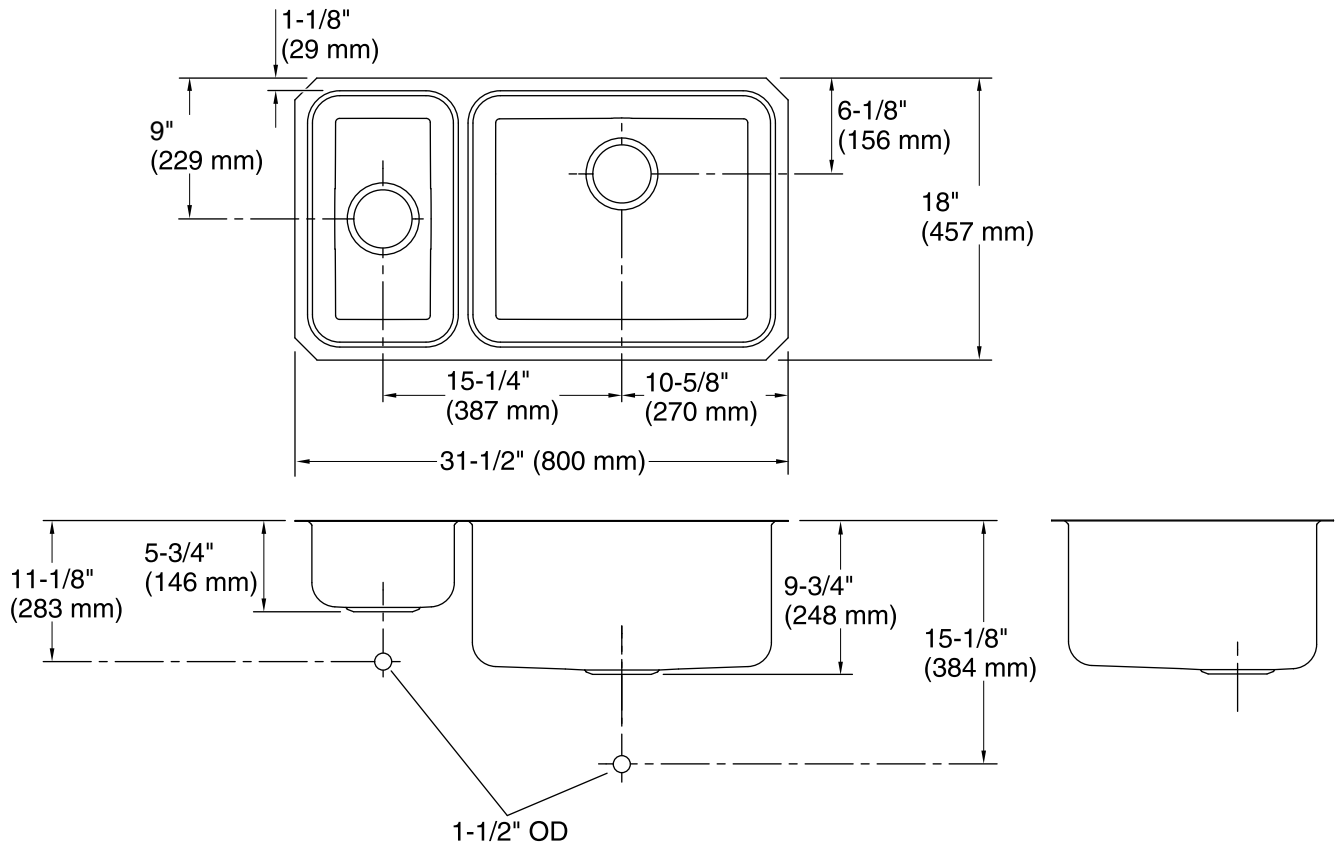

KOHLER®

Undertone® Under-mount Kitchen Sink K-3174-L

Features

- 36-inch minimum base cabinet width.
- Large/small bowls with high/low design.
- 5-1/2-inch left depth and 9-1/2-inch right depth.
- No faucet holes.
- SilentShield® sound-absorption technology offers quieter performance.
- Includes installation hardware.

Material

- 18-gauge stainless steel.

Installation

- Under-mount

Recommended Accessories

- K-3294 Cutting Board
- K-8801 Sink Strainer

Codes/Standards

ASME A112.19.3/CSA B45.4

For the most current Specification Sheet, go to www.kohler.com.

12-20-2016 05:08

THE BOLD LOOK
OF **KOHLER®**

Technical Information

All product dimensions are nominal.

Bowl configuration:	High-low
Installation:	Under-mount, Under-mount
Bowl area (Left)	Length: 9" (229 mm) Width: 15-3/4" (400 mm) Bowl depth: 5-1/2" (140 mm) Water depth: 5-1/2" (140 mm)
Bowl area (Right)	Length: 19" (483 mm) Width: 15-3/4" (400 mm) Bowl depth: 9-1/2" (241 mm) Water depth: 9-1/2" (241 mm)
Drain hole:	3-3/4" (94 mm)
Template:	1221369-7, required, included