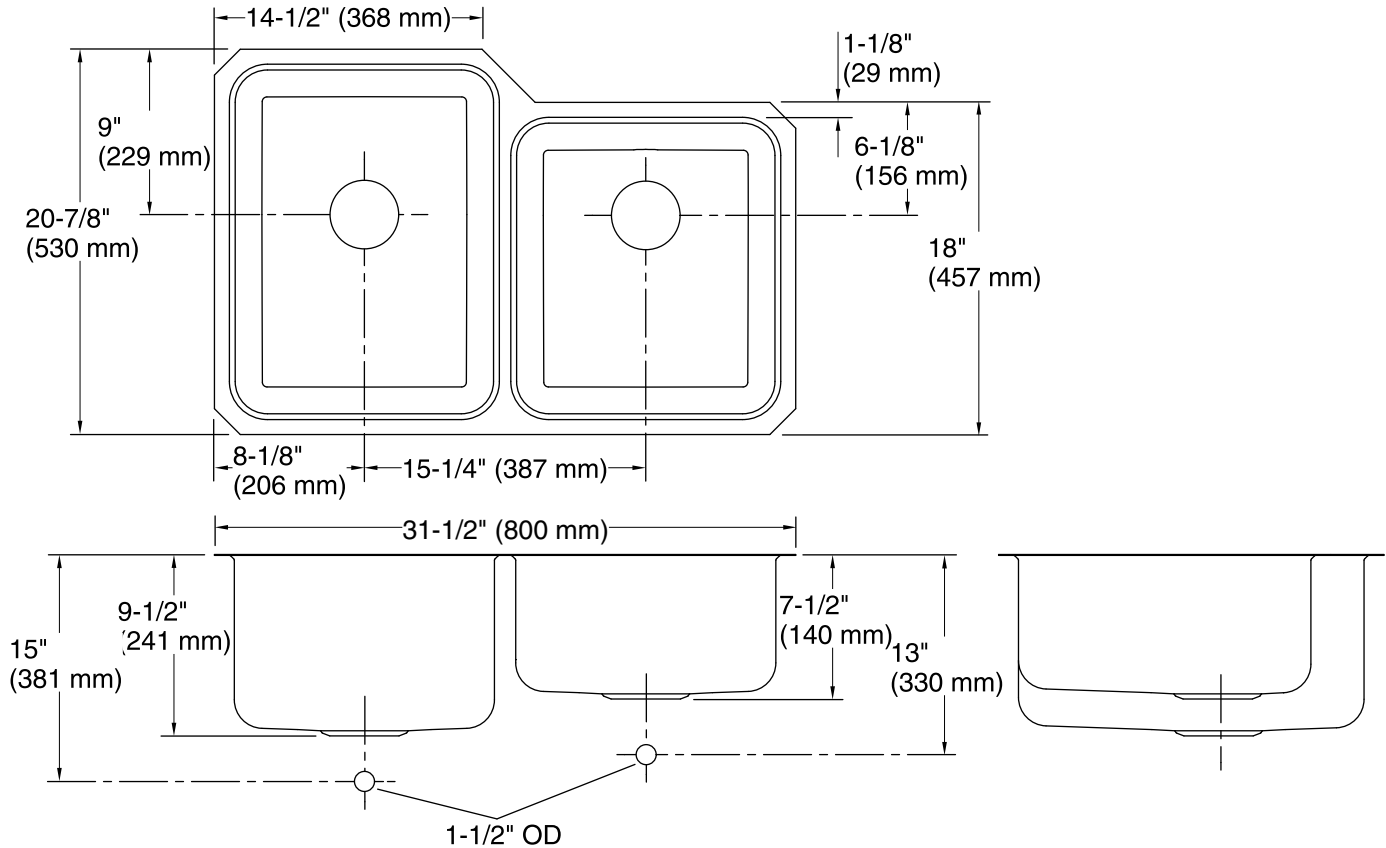

#### Features

- 36-inch minimum base cabinet width.
- 18-gauge stainless steel.
- Under-mount.
- Double (large/medium) compartment.
- Squared bowl(s).
- 9-1/2" (241 mm) deep left bowl and 7-1/2" (191 mm) deep right bowl.
- With SilentShield® sound-absorption technology.
- 31-1/2" (800 mm) x 20-7/8" (530 mm)

## Technical Information

All product dimensions are nominal.

Bowl configuration:	Large/medium
Installation:	Under-mount, Under-mount
Bowl area (Left)	Length: 14" (356 mm) Width: 19" (483 mm) Bowl depth: 9-1/2" (241 mm)
Bowl area (Right)	Length: 14" (356 mm) Width: 16" (406 mm) Bowl depth: 7-1/2" (191 mm)
Drain hole:	3-5/8" (92 mm)
Template:	1040557-7, required, included