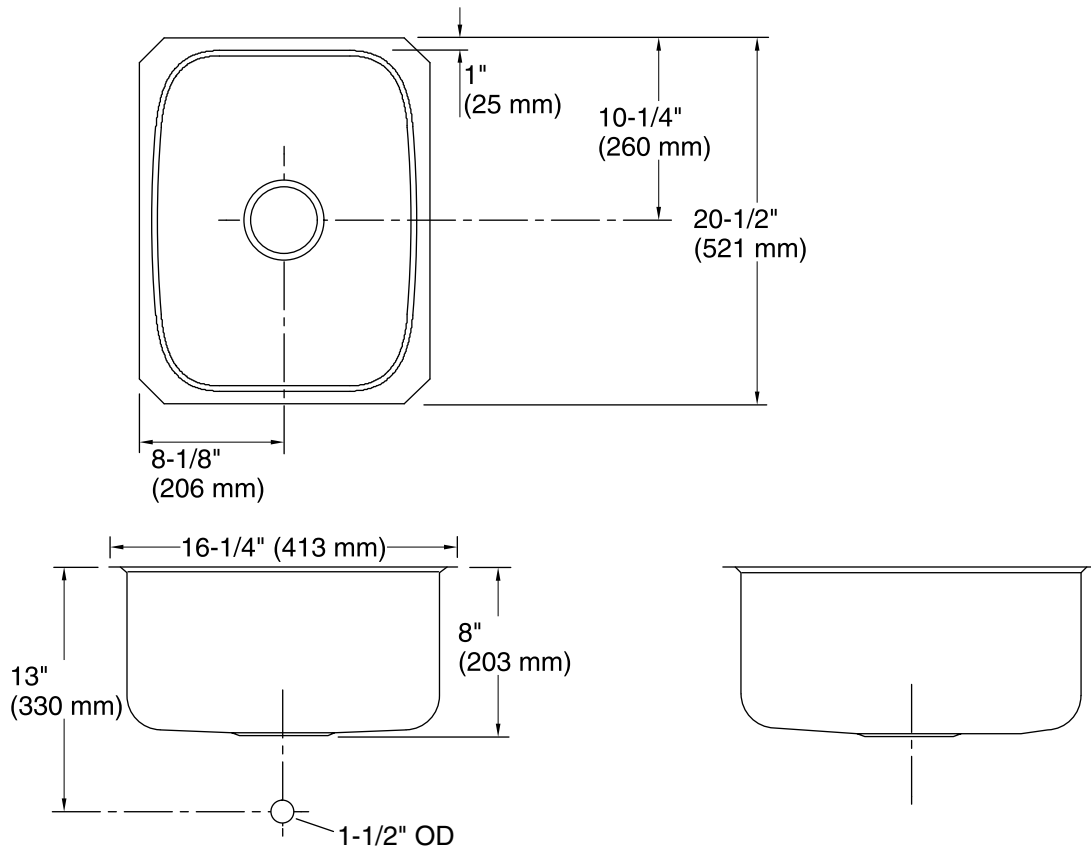

Undertone®

Under-mount Kitchen Sink
K-3182

Features

- 21-inch minimum base cabinet width.
- 18-gauge stainless steel.
- Under-mount.
- Single compartment.
- 7-5/8" (194 mm) deep bowl.
- With SilentShield® sound-absorption technology.
- 16-1/4" (413 mm) x 20-1/2" (521 mm)

Optional Accessories

- K-3132 Sink Rack
- K-8801 Sink Strainer
- K-8813 Manual Sink Strainer with Tailpiece
- K-8814 Sink Strainer

Components

- Product includes:
- 91915 Hardware Kit

ADA

Codes/Standards

ASME A112.19.3/CSA B45.4
ADA
ICC/ANSI A117.1

Lifetime Limited Warranty for KOHLER® Stainless Steel Sinks

See website for detailed warranty information.

Technical Information

All product dimensions are nominal.

Bowl configuration:	Single
Installation:	Under-mount, Under-mount
Bowl area (Only)	Length: 14-1/4" (362 mm) Width: 18" (457 mm) Bowl depth: 7-5/8" (194 mm)
Drain hole:	3-5/8" (92 mm)
Template:	1016734-7, required, included