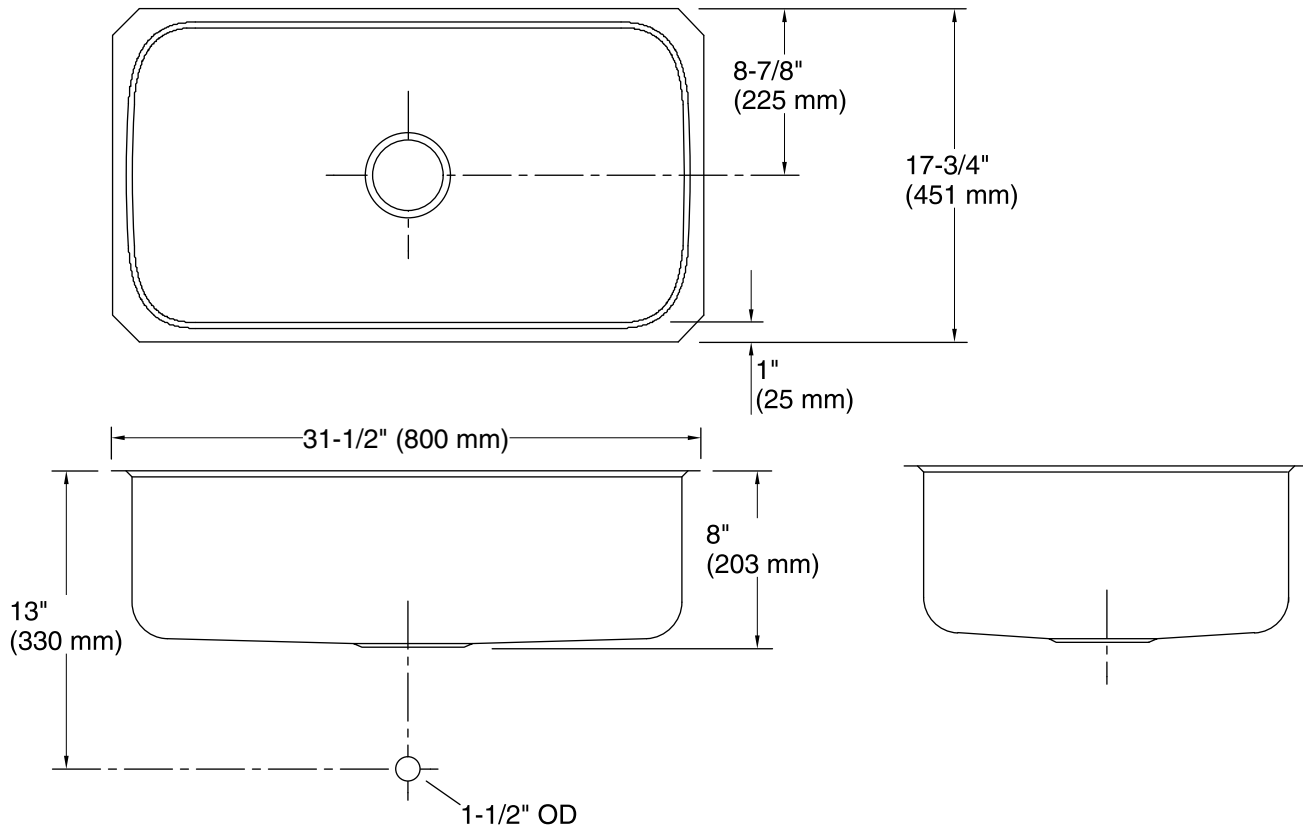

KOHLER®

Undertone® Under-mount Kitchen Sink K-3183

Features

- 36-inch minimum base cabinet width.
- 18-gauge stainless steel.
- Under-mount.
- Single compartment.
- 7-5/8" (194 mm) deep bowl.
- With SilentShield® sound-absorption technology.
- 31-1/2" (800 mm) x 17-3/4" (451 mm)

For the most current Specification Sheet, go to www.kohler.com.

1-13-2017 05:01

THE BOLD LOOK
OF **KOHLER**®

Technical Information

All product dimensions are nominal.

Bowl configuration:	Single
Installation:	Under-mount, Under-mount
Bowl area (Only)	Length: 29-1/2" (749 mm) Width: 15-3/4" (400 mm) Water depth: 7-5/8" (194 mm)
Drain hole:	3-5/8" (92 mm)
Template:	1016732-7, required, included