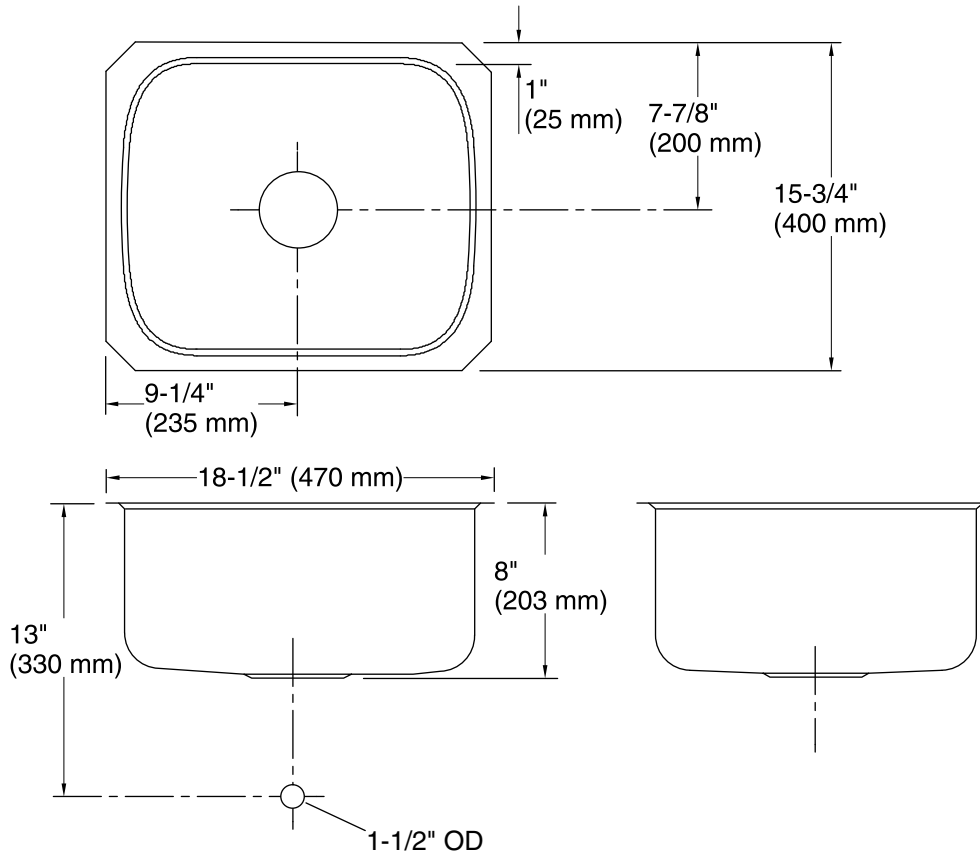

Undertone®

Under-mount Kitchen Sink
K-3184

Features

- 21-inch minimum base cabinet width.
- 18-gauge stainless steel.
- Under-mount.
- Single compartment.
- 7-5/8" (194 mm) deep bowl.
- With SilentShield® sound-absorption technology.
- 18-1/2" (470 mm) x 15-3/4" (400 mm)

Optional Accessories

- K-8801 Sink Strainer
- K-8813 Manual Sink Strainer with Tailpiece
- K-8814 Sink Strainer

Components

- Product includes:
91915 Hardware Kit

ADA

Codes/Standards

ASME A112.19.3/CSA B45.4
ADA
ICC/ANSI A117.1

Lifetime Limited Warranty for KOHLER® Stainless Steel Sinks

See website for detailed warranty information.

Technical Information

All product dimensions are nominal.

Bowl configuration:	Single
Installation:	Under-mount, Under-mount
Bowl area (Only)	Length: 16-1/2" (419 mm) Width: 13-3/4" (349 mm) Bowl depth: 7-5/8" (194 mm)
Drain hole:	3-5/8" (92 mm)
Template:	1016736-7, required, included