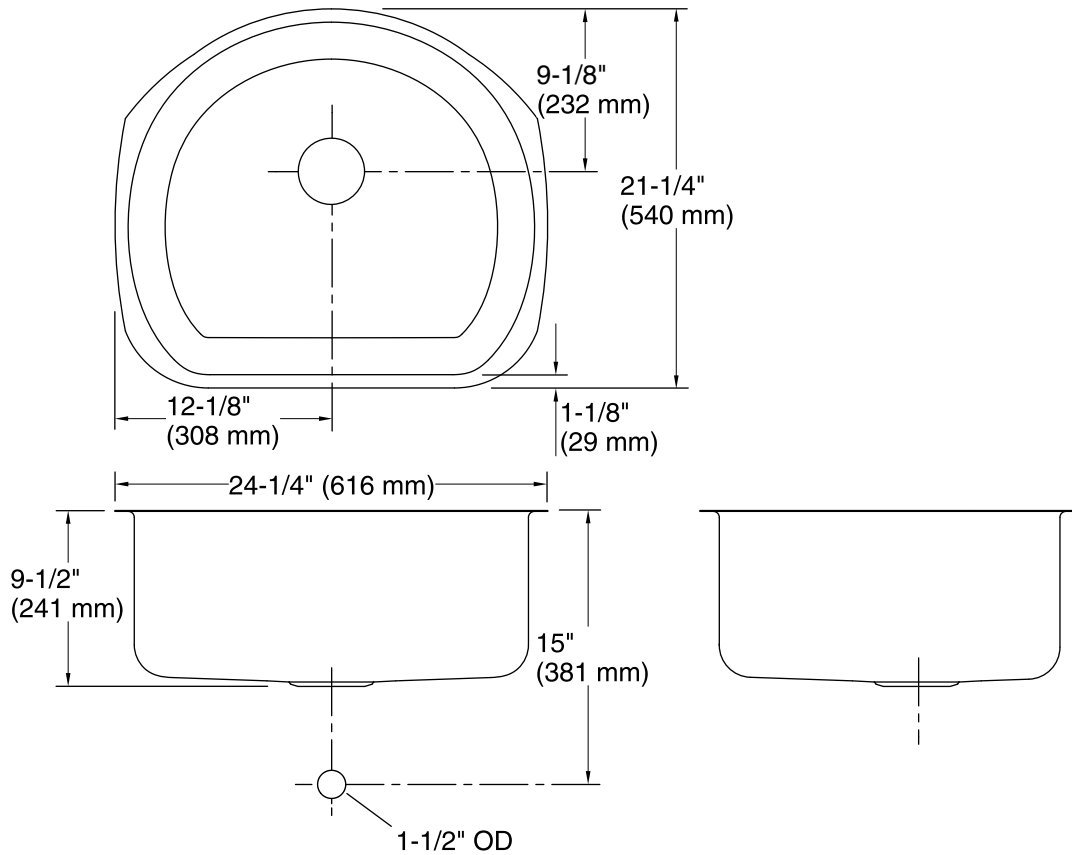

KOHLER®

Undertone® Under-mount Kitchen Sink K-3186

Features

- 30-inch minimum base cabinet width.
- 18-gauge stainless steel.
- Under-mount.
- Single compartment.
- With SilentShield® sound-absorption technology.
- 24-1/4" (622 mm) x 21-1/4" (540 mm)

See website for detailed warranty information.

Technical Information

All product dimensions are nominal.

Bowl configuration:	Single
Installation:	Under-mount, Under-mount
Bowl area	Length: 19" (483 mm) Width: 22" (559 mm) Bowl depth: 9-1/2" (241 mm)
Drain hole:	3-5/8" (92 mm)
Template:	1040321-7, required, included