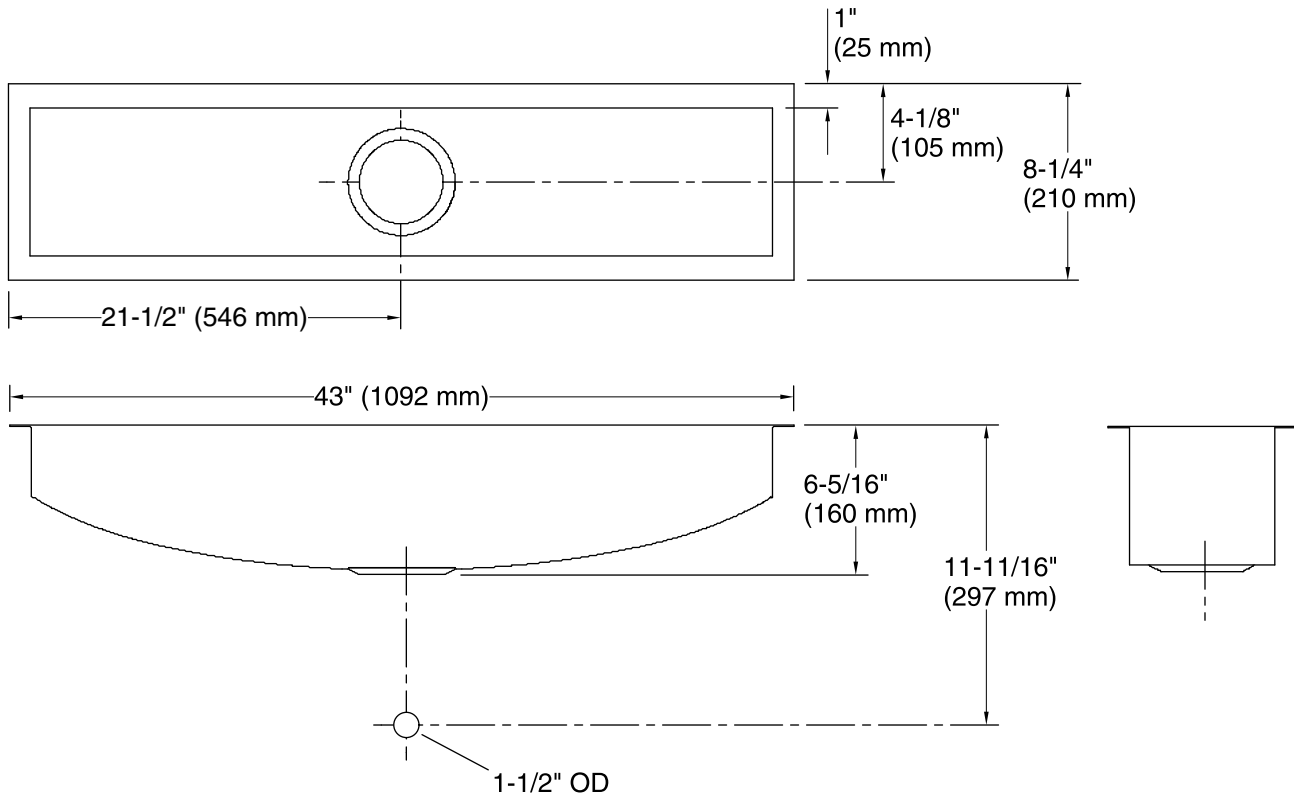

Undertone®
Under-mount Kitchen Sink
K-3188

Features

- 45-inch minimum base cabinet width.
- 16-gauge stainless steel.
- Under-mount.
- Single compartment.
- With SilentShield® sound-absorption technology.
- 43" (1041 mm) x 8-1/4" (210 mm)

See website for detailed warranty information.

Technical Information

All product dimensions are nominal.

Bowl configuration:	Single
Installation:	Under-mount, Under-mount
Bowl area	Length: 41" (1041 mm) Width: 6-1/4" (159 mm) Bowl depth: 6-5/16" (160 mm)
Drain hole:	3-5/8" (92 mm)
Template:	1022024-7, required, included