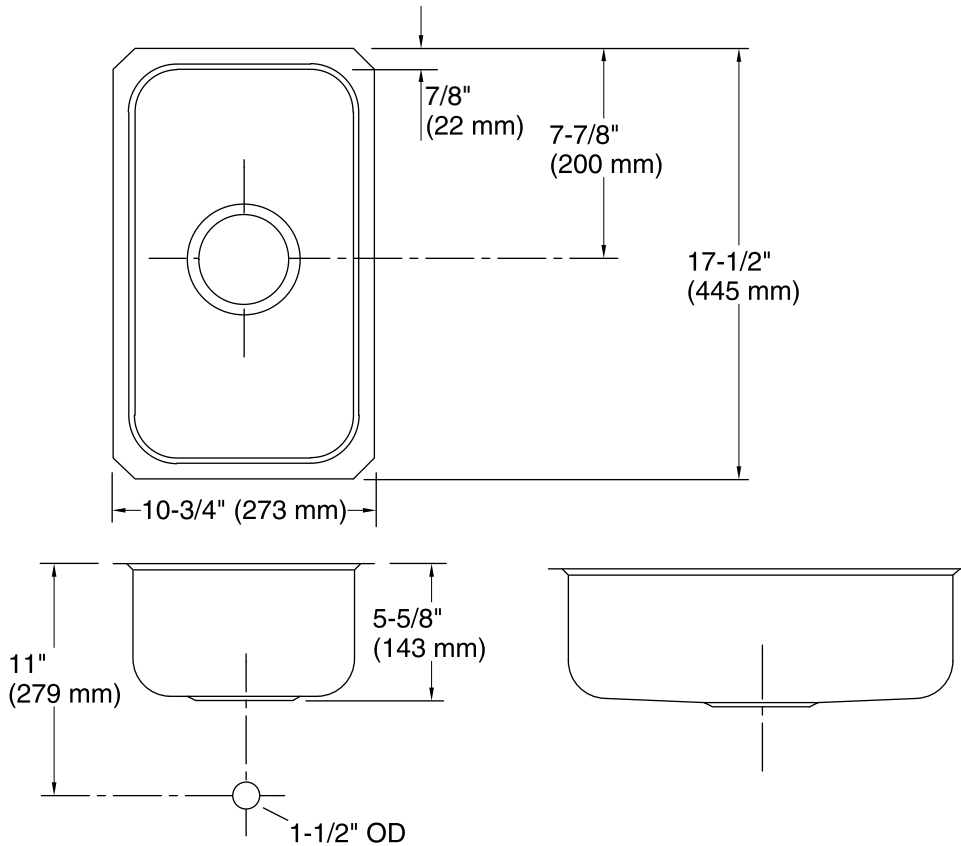

Undertone®
Under-mount Kitchen Sink
K-3333

Features

- 15-inch minimum base cabinet width.
- 18-gauge stainless steel.
- Under-mount.
- Single compartment.
- Squared bowl.
- Includes SilentShield® sound-absorption technology.
- 10-3/4" (254 mm) x 17-1/2" (432 mm)

Optional Accessories

K-8801 Sink Strainer

Components

Product includes:

91915 Hardware Kit

ADA

Codes/Standards

ASME A112.19.3/CSA B45.4

ADA

ICC/ANSI A117.1

**Lifetime Limited Warranty for
KOHLER® Stainless Steel Sinks**

See website for detailed warranty information.

Technical Information

All product dimensions are nominal.

Bowl configuration:	Single
Installation:	Under-mount, Under-mount
Bowl area (Only)	Length: 9" (229 mm) Width: 15-3/4" (400 mm) Bowl depth: 5-1/2" (140 mm)
Drain hole:	3-5/8" (92 mm)
Template:	113194-7, required, included