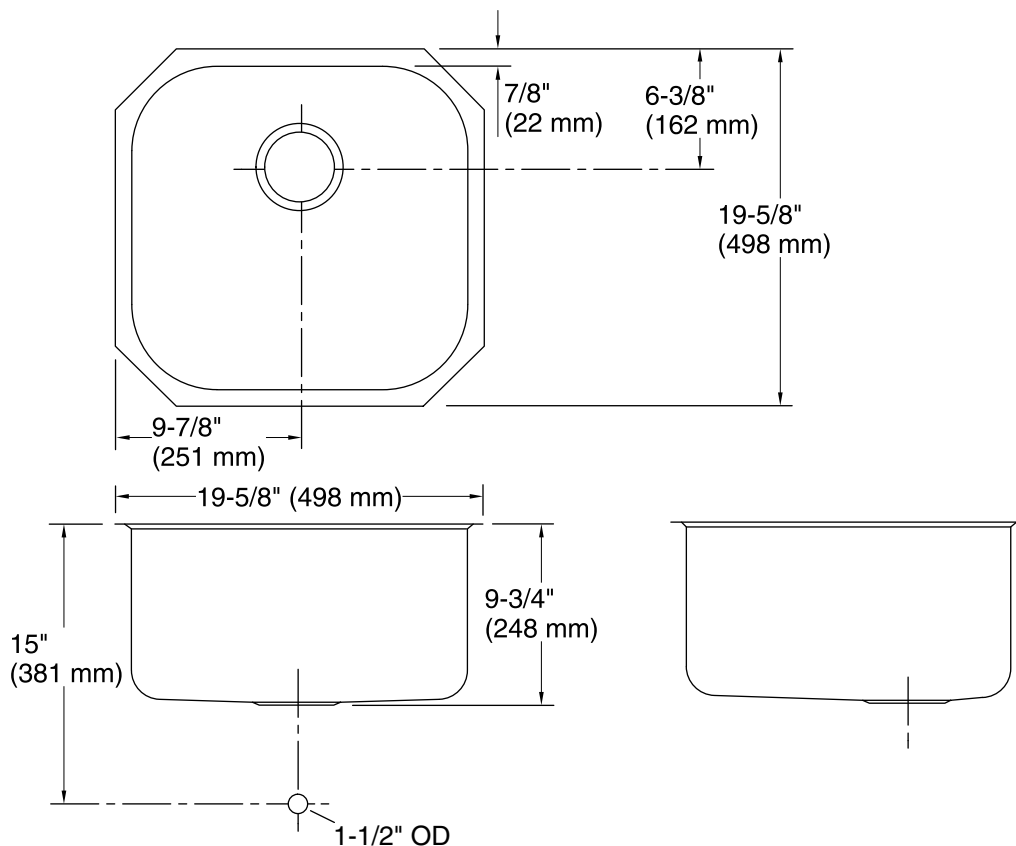

## Features

- 24-inch minimum base cabinet width.
- 18-gauge stainless steel.
- Under-mount.
- Single bowl.
- Rounded bowl.
- With SilentShield® sound-absorption technology.
- 19-5/8" (499 mm) x 19-5/8" (499 mm)

## Technical Information

All product dimensions are nominal.

Bowl configuration:	Single
Installation:	Under-mount, Under-mount
Bowl area (Only)	Length: 17-7/8" (454 mm) Width: 17-7/8" (454 mm) Bowl depth: 9-1/2" (241 mm)
Drain hole:	3-5/8" (92 mm)
Template:	113196-7, required, included