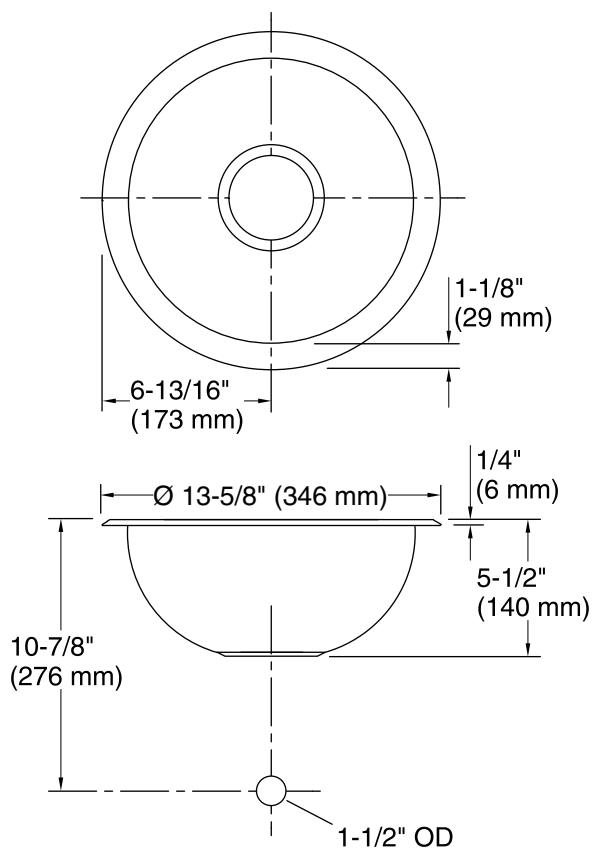

**Undertone®**  
Under-mount Sink  
**K-3339**

**Features**

- 18-inch minimum base cabinet width.
- 18-gauge stainless steel.
- Under-mount.
- Single bowl.
- Rounded bowl.
- With SilentShield® sound-absorption technology.
- 13-5/8" (330 mm) diameter

## Technical Information

All product dimensions are nominal.

Bowl configuration:	Single
Installation:	Under-mount, Under-mount
Bowl area (Only)	Diameter: 11-1/2" (292 mm) Bowl depth: 5-1/4" (133 mm)
Drain hole:	3-5/8" (92 mm)
Template:	111578-7, required, included